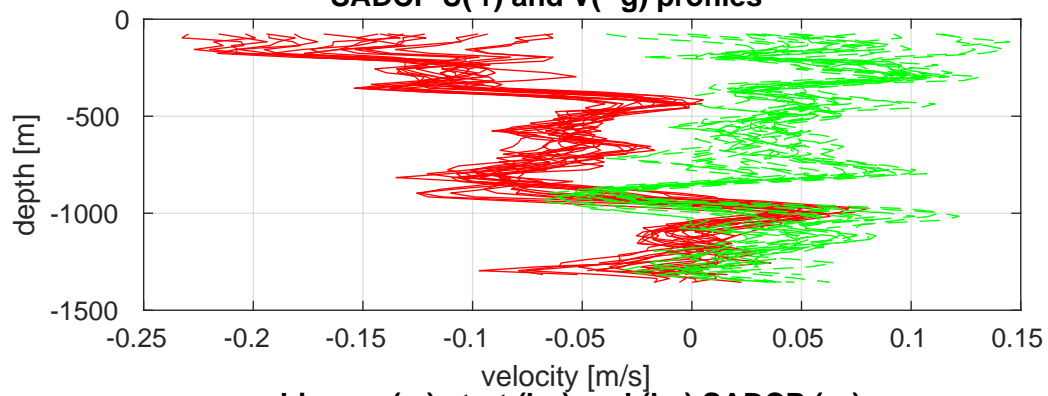

P06 station #141 (V2)
SADCP U(-r) and V(-g) profiles

ship nav (g.) start (bp) end (kp) SADCP (rp)