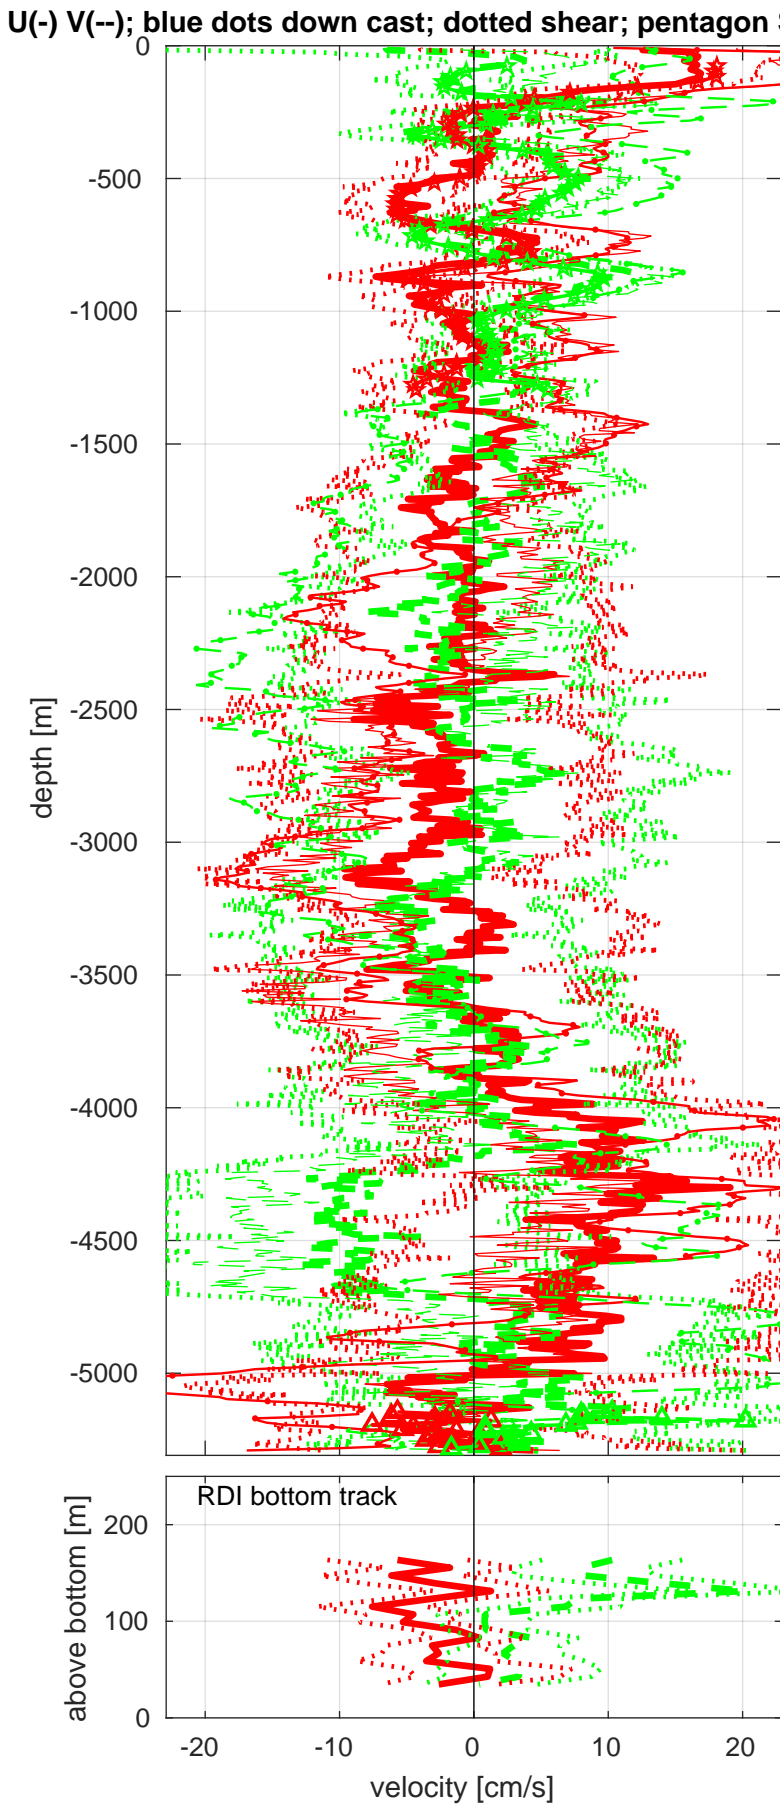

Station : P06 station #142 (V2) Figure 1

Start: 32°S 30.0087' 149°W 34.6812'
 13-Aug-2017 03:21:19
 End: 32°S 29.9961' 149°W 34.7124'
 13-Aug-2017 07:41:30
 u-mean: 1 [cm/s] v-mean -0 [cm/s]
 binsize do: 8 [m] binsize up: 8 [m]
 mag. deviation 18.7
 wdiff: 0.2 pglim: 0 elim 0.5
 bar:1.0 bot:1.0 sad:1.0
 weightmin 0.1 weightpower: 1.0
 max depth: 5302 [m] bottom: 5309 [m]