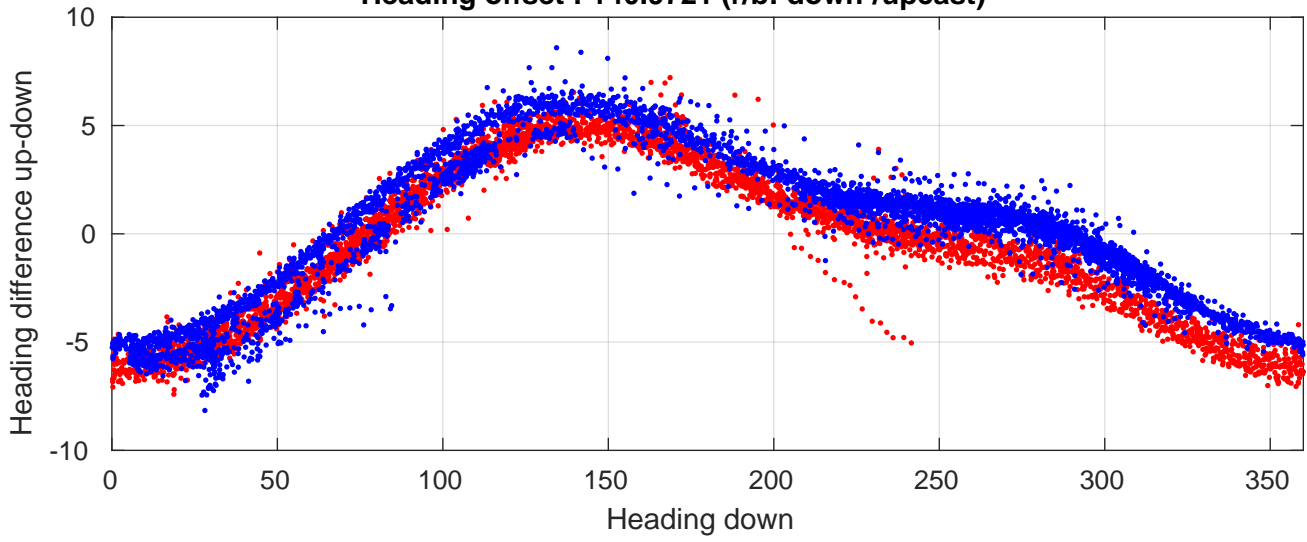

P06 station #143 (V2) Figure 6

Heading offset : 140.9721 (r/b: down-/upcast)

Pitch offset : -0.47564

Roll offset : -0.62867