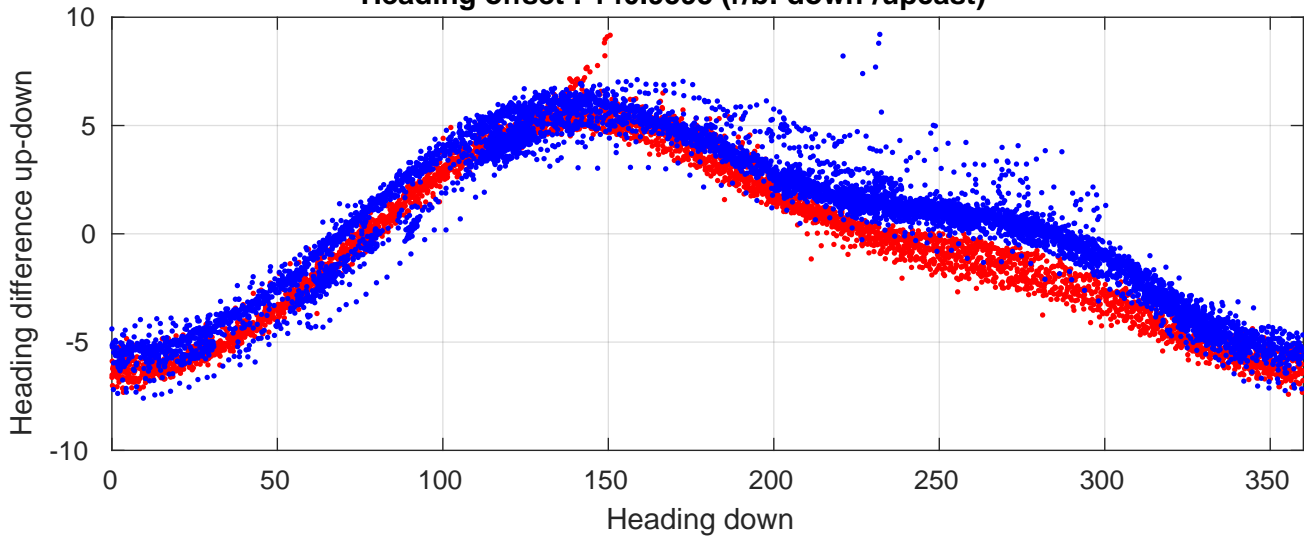

P06 station #144 (V2) Figure 6

Heading offset : 140.9595 (r/b: down-/upcast)

Pitch offset : -0.30418

Roll offset : -0.77419