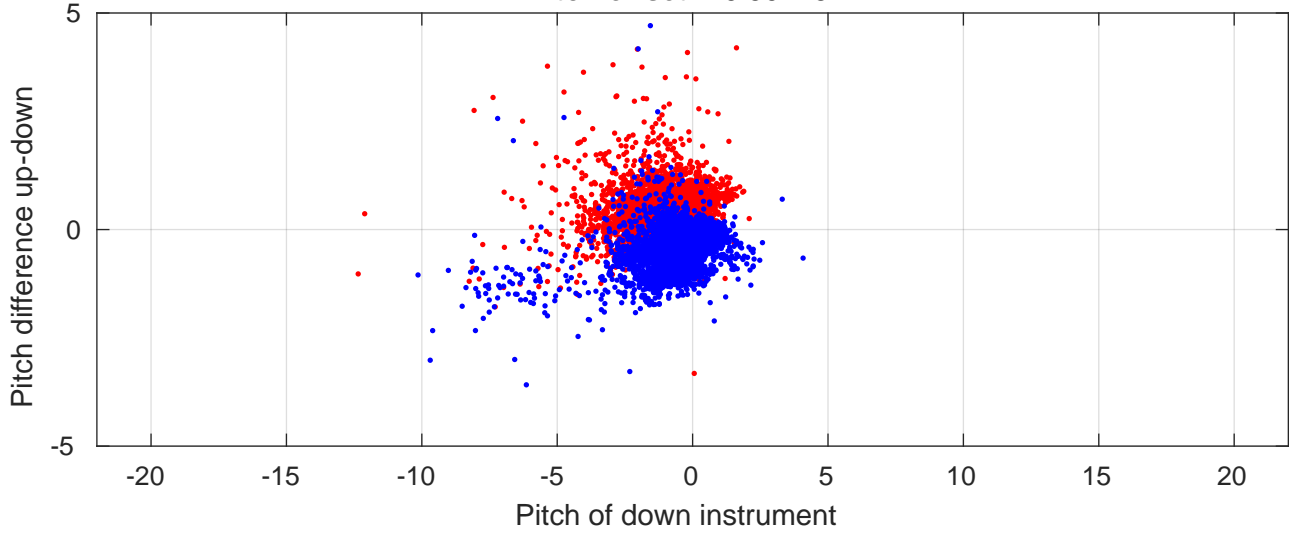

P06 station #144 (V2) Figure 6

Heading offset : 140.9595 (r/b: down-/upcast)

Pitch offset : -0.30418

Roll offset : -0.77419