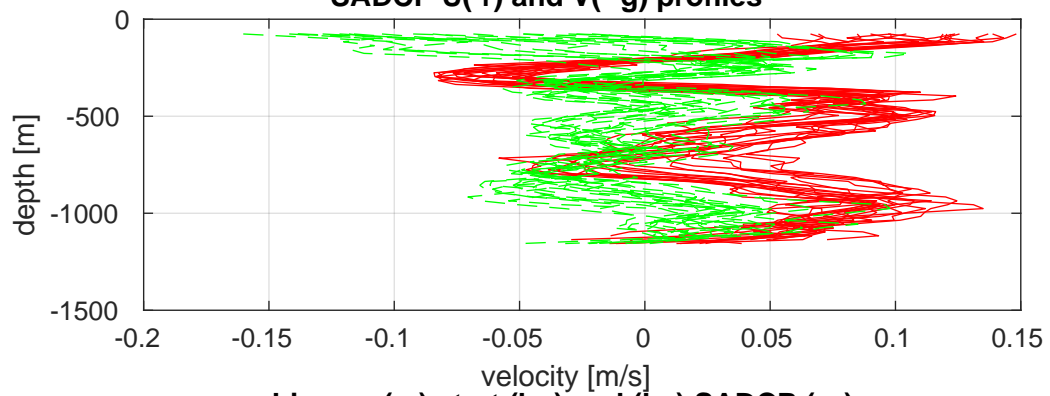

P06 station #145 (V2)
SADCP U(-r) and V(-g) profiles

ship nav (g.) start (bp) end (kp) SADCP (rp)