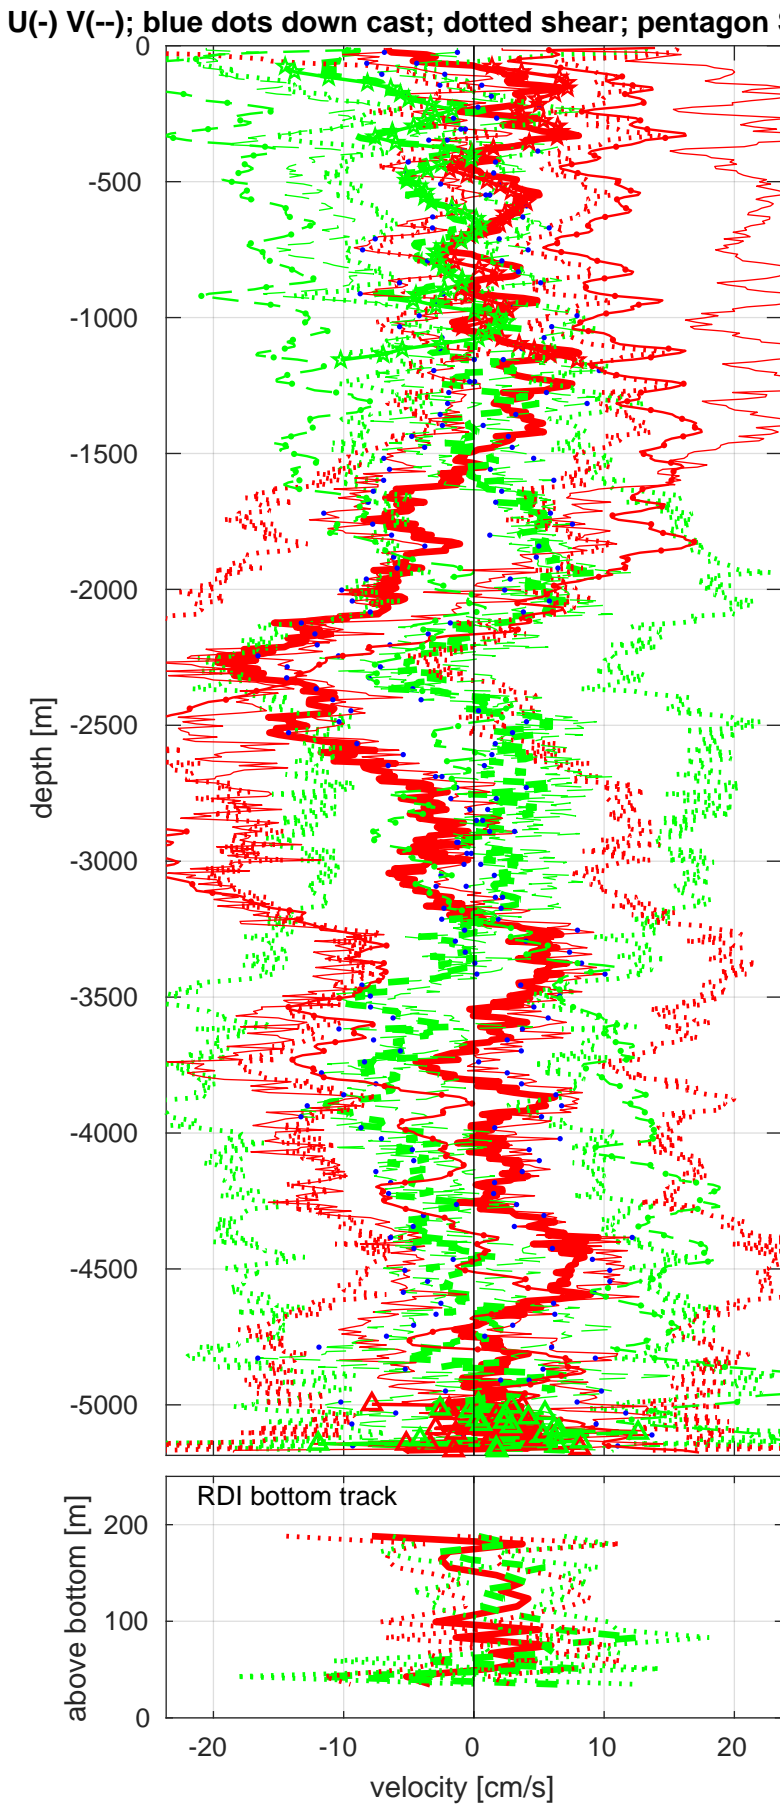

Station : P06 station #147 (V2) Figure 1

Start: 32°S 30.1056' 146°W 35.9556'
 26-Aug-2017 01:36:32
 End: 32°S 29.9904' 146°W 35.9160'
 26-Aug-2017 05:52:48
 u-mean: -1 [cm/s] v-mean -1 [cm/s]
 binsize do: 8 [m] binsize up: 8 [m]
 mag. deviation 18.7
 wdifff: 0.2 pglim: 0 elim 0.5
 bar:1.0 bot:1.0 sad:1.0
 weightmin 0.1 weightpower: 1.0
 max depth: 5174 [m] bottom: 5186 [m]