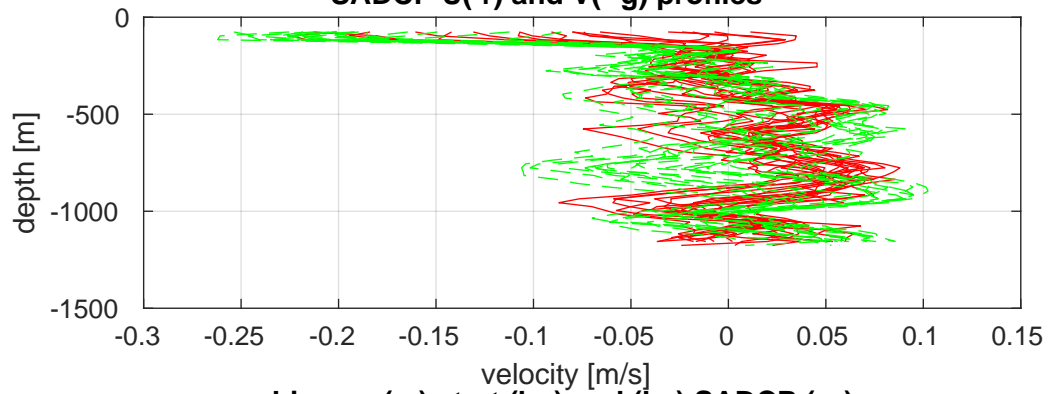

P06 station #151 (V2) SADCP U(-r) and V(-g) profiles

ship nav (g.) start (bp) end (kp) SADCP (rp)