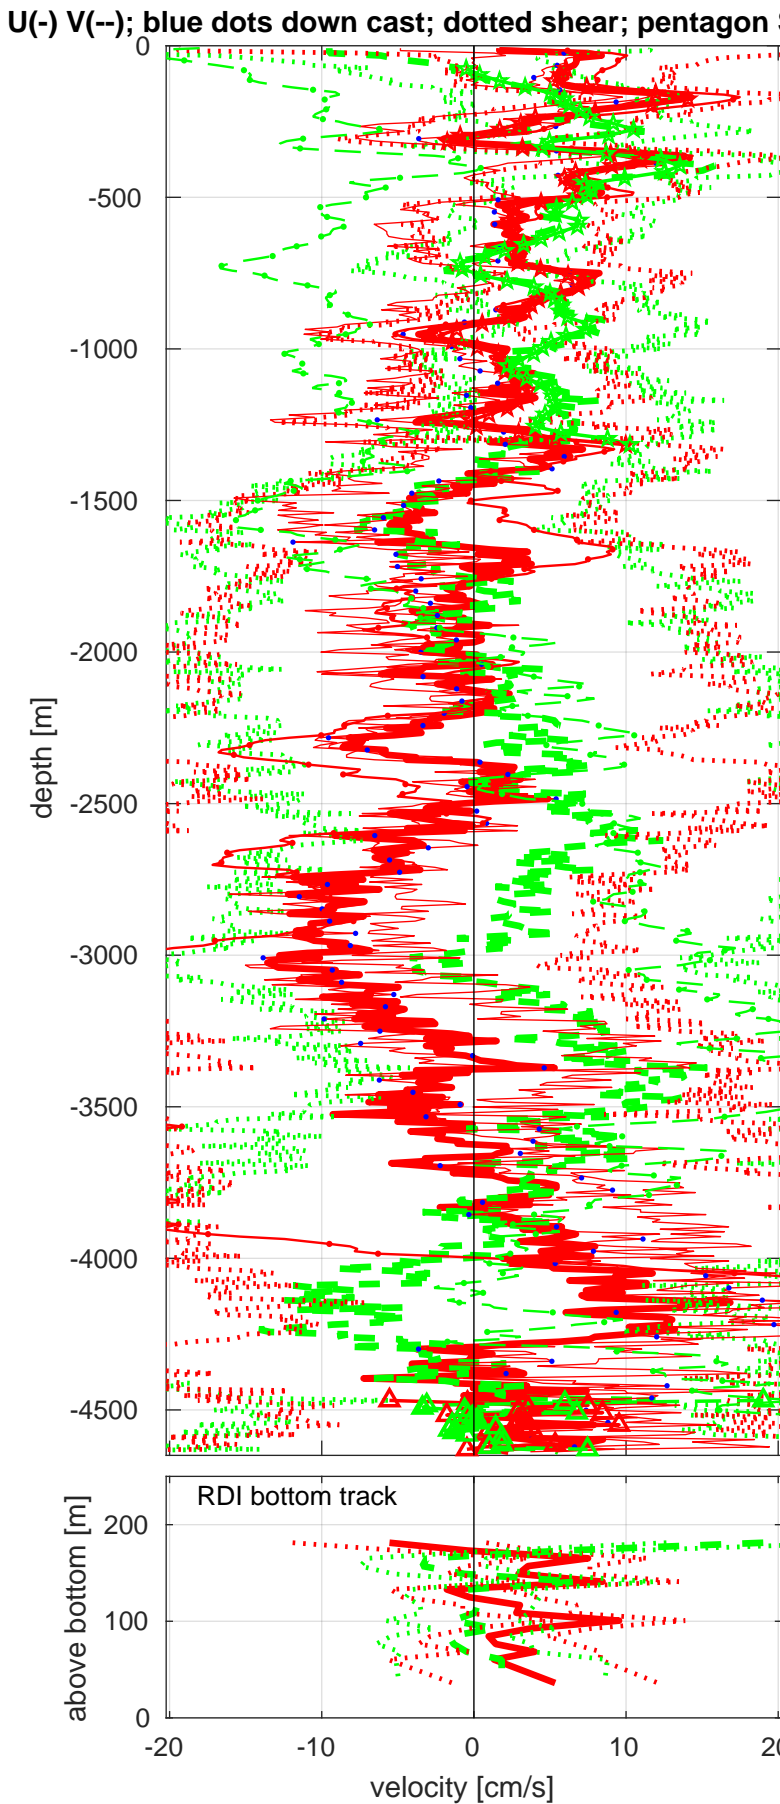

Station : P06 station #157 (V2) Figure 1

Start: 32°S 30.0144' 137°W 41.8956'
 30-Aug-2017 16:43:46
 End: 32°S 30.0228' 137°W 41.9268'
 30-Aug-2017 20:06:45
 u-mean: 0 [cm/s] v-mean 2 [cm/s]
 binsize do: 8 [m] binsize up: 8 [m]
 mag. deviation 18.4
 wdiff: 0.2 pglim: 0 elim 0.5
 bar:1.0 bot:1.0 sad:1.0
 weightmin 0.1 weightpower: 1.0
 max depth: 4643 [m] bottom: 4650 [m]