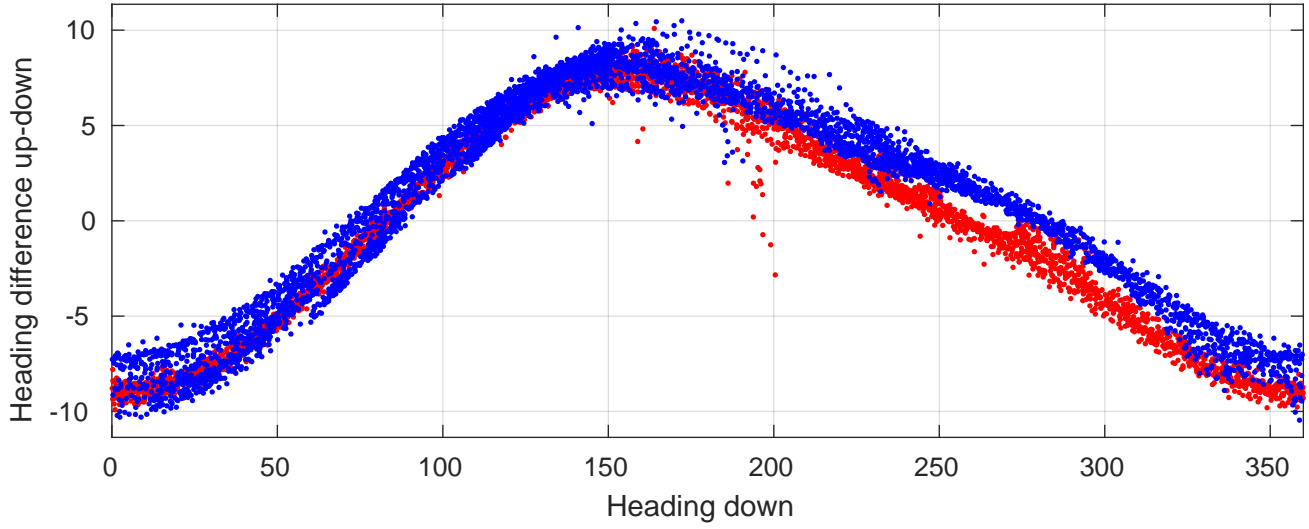

P06 station #158 (V2) Figure 6

Heading offset : 141.0615 (r/b: down-/upcast)

Pitch offset : -0.22208

Roll offset : -0.74474