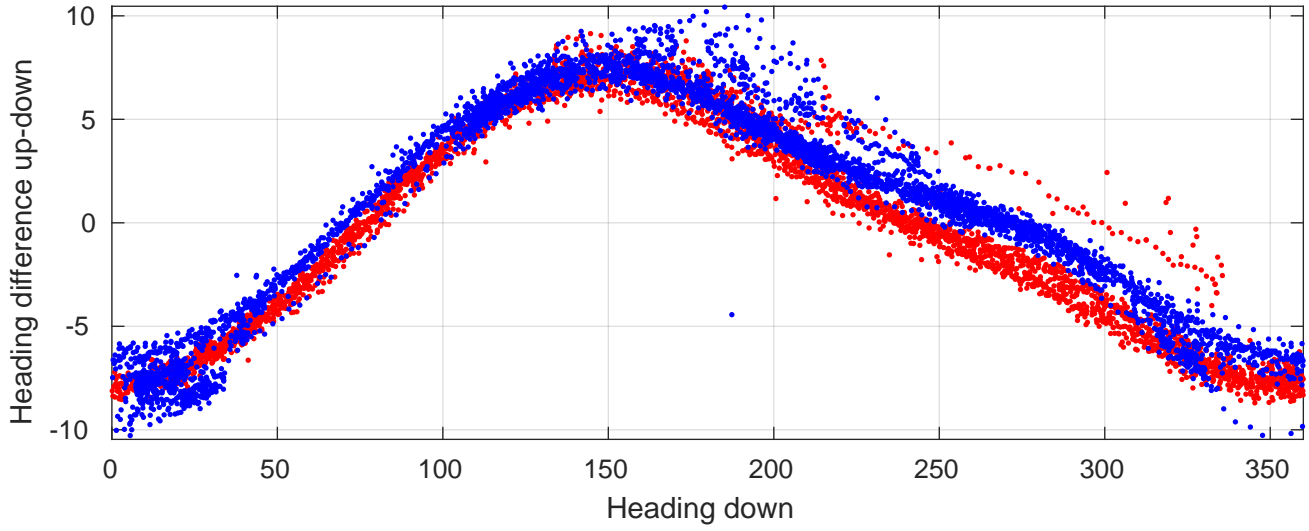

P06 station #162 (V2) Figure 6

Heading offset : 141.0612 (r/b: down-/upcast)

Pitch offset : -0.84542

Roll offset : -0.57127