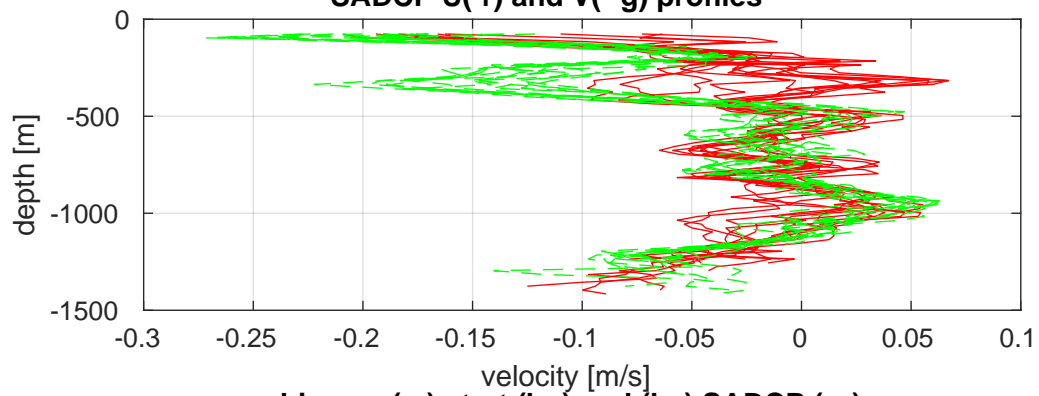

### P06 station #166 (V2) SADCP U(-r) and V(-g) profiles

### ship nav (g.) start (bp) end (kp) SADCP (rp)