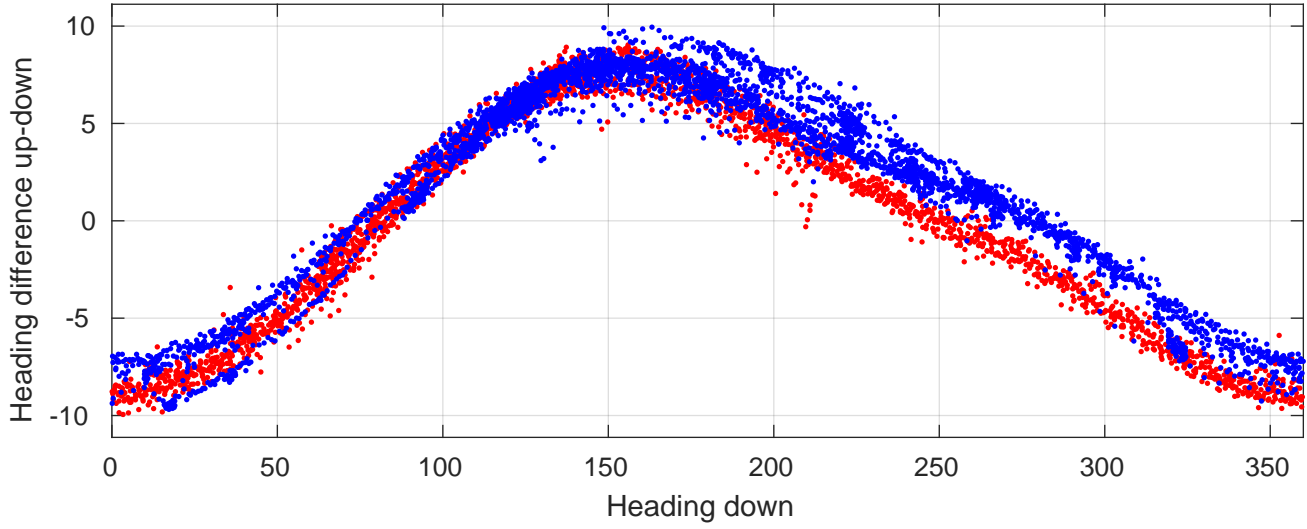

P06 station #177 (V2) Figure 6

Heading offset : 141.0646 (r/b: down-/upcast)

Pitch offset : 0.10824

Roll offset : -0.71522