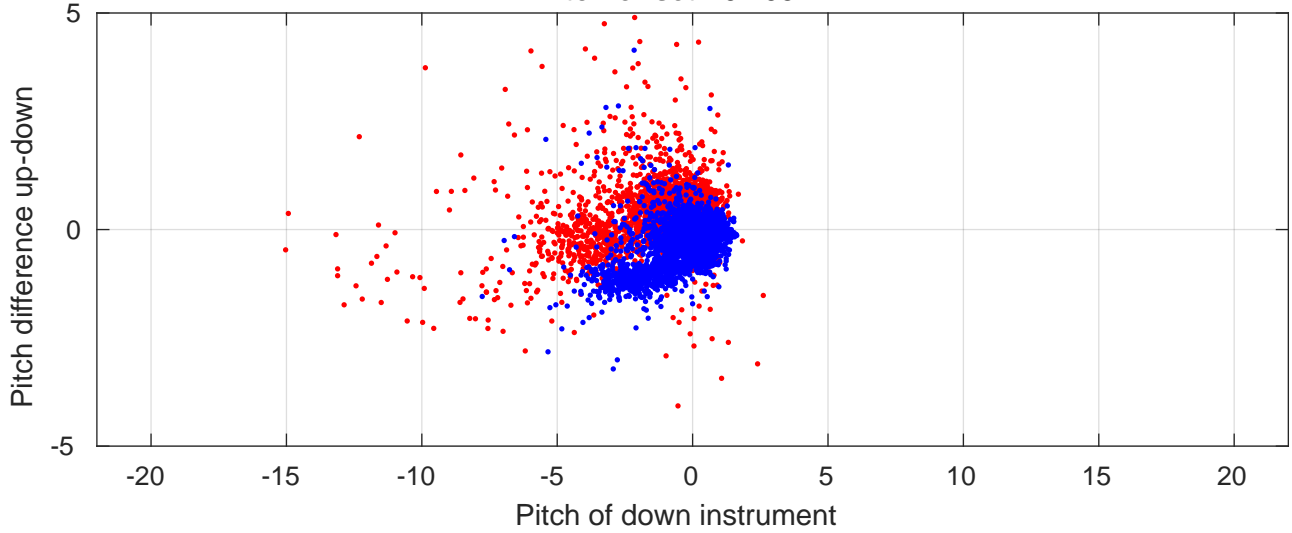

P06 station #177 (V2) Figure 6

Heading offset : 141.0646 (r/b: down-/upcast)

Pitch offset : 0.10824

Roll offset : -0.71522