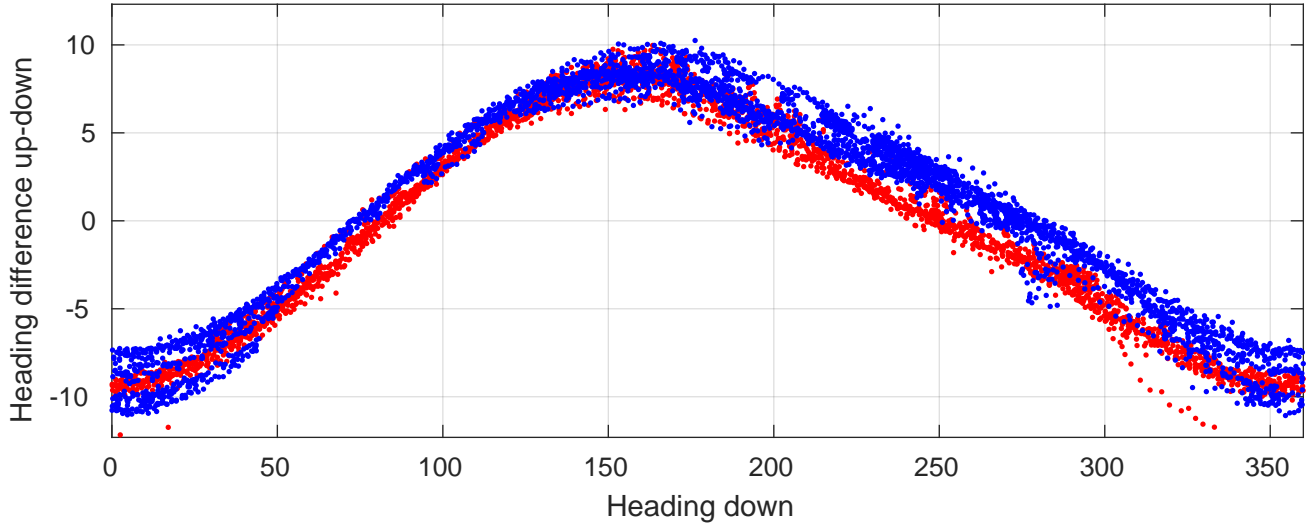

P06 station #180 (V2) Figure 6

Heading offset : 140.8403 (r/b: down-/upcast)

Pitch offset : -0.070393

Roll offset : -0.79595