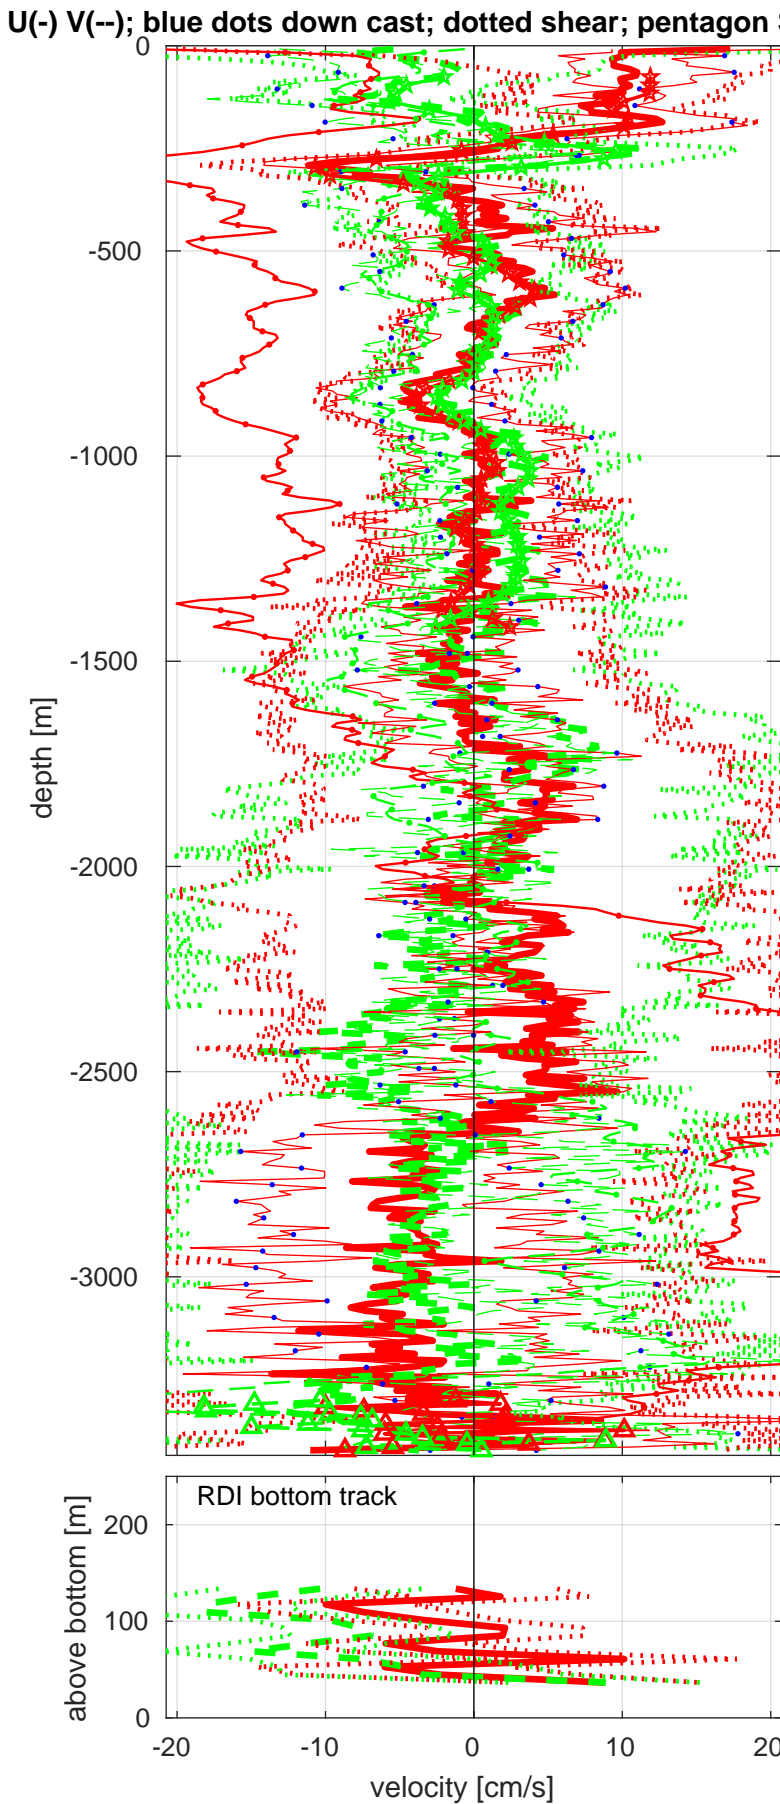

Station : P06 station #181 (V2) Figure 1

Start: 32°S 30.0504' 118°W 3.9300'
 08-Sep-2017 19:28:25
 End: 32°S 30.0408' 118°W 3.9343'
 08-Sep-2017 22:28:14
 u-mean: 0 [cm/s] v-mean -1 [cm/s]
 binsize do: 8 [m] binsize up: 8 [m]
 mag. deviation 18.0
 wdiff: 0.2 pglim: 0 elim 0.5
 bar:1.0 bot:1.0 sad:1.0
 weightmin 0.1 weightpower: 1.0
 max depth: 3426 [m] bottom: 3435 [m]