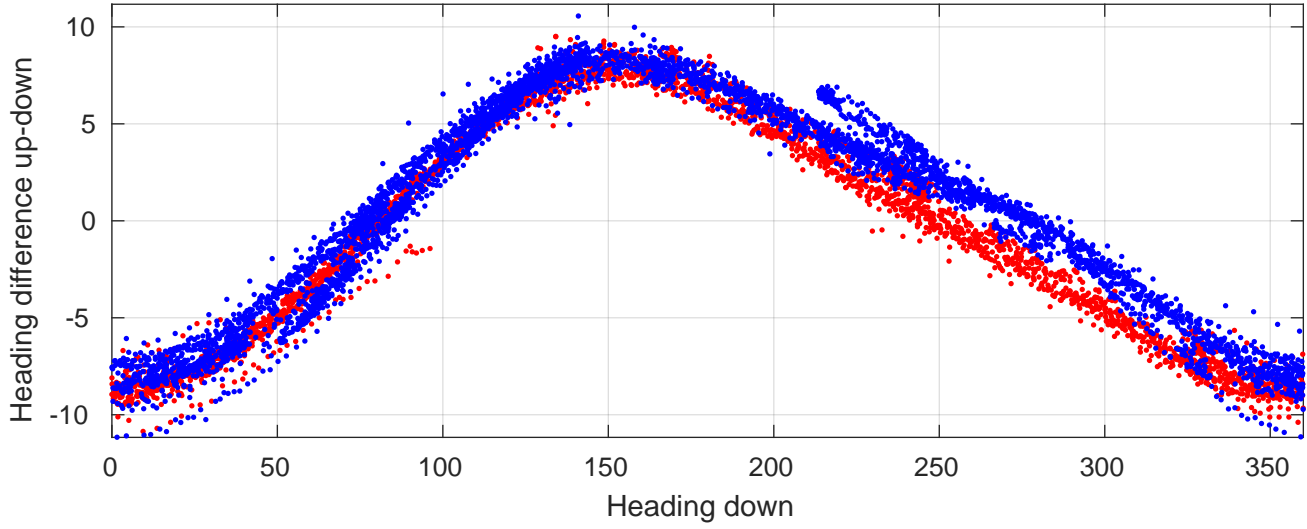

# P06 station #181 (V2) Figure 6

Heading offset : 140.9504 (r/b: down-/upcast)

Pitch offset : -0.19663

Roll offset : -0.83274