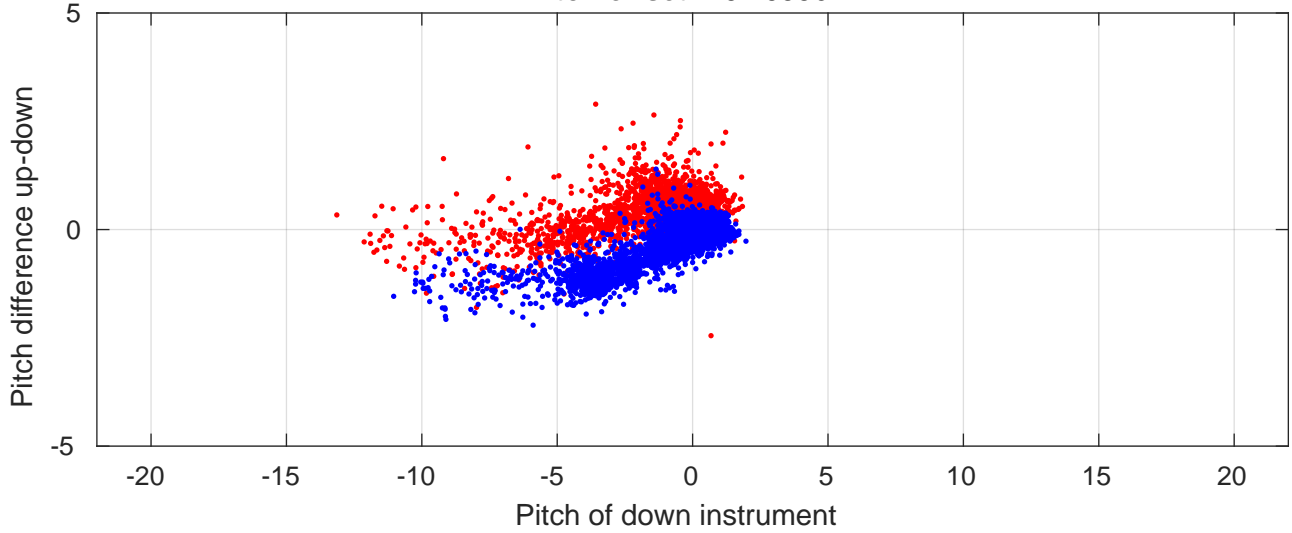

P06 station #184 (V2) Figure 6

Heading offset : 140.8088 (r/b: down-/upcast)

Pitch offset : -0.10556

Roll offset : -0.77249