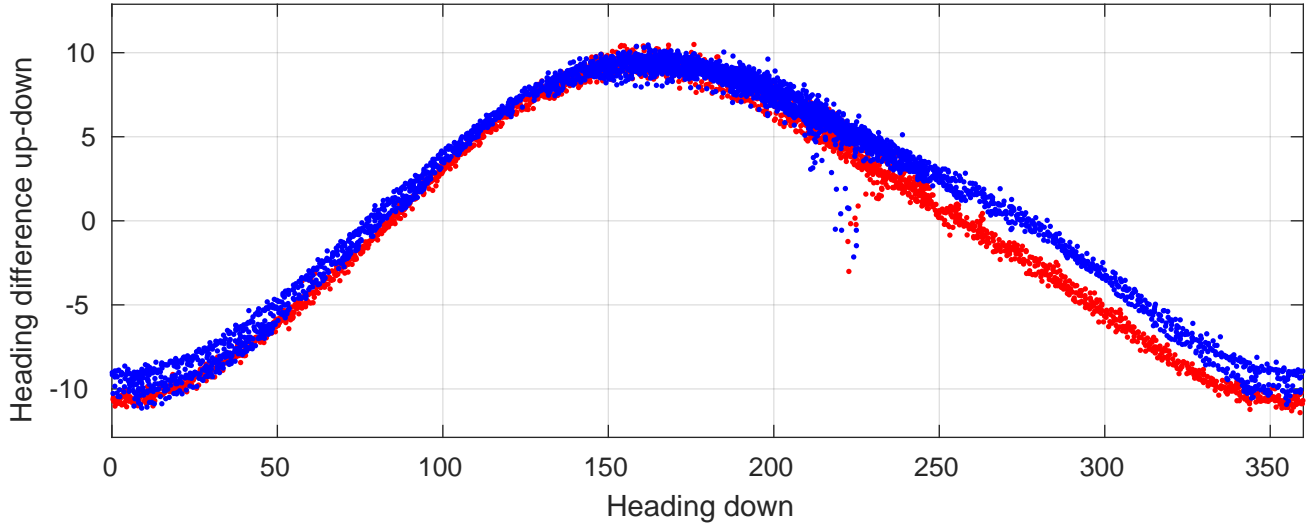

P06 station #184 (V2) Figure 6

Heading offset : 140.8088 (r/b: down-/upcast)

Pitch offset : -0.10556

Roll offset : -0.77249