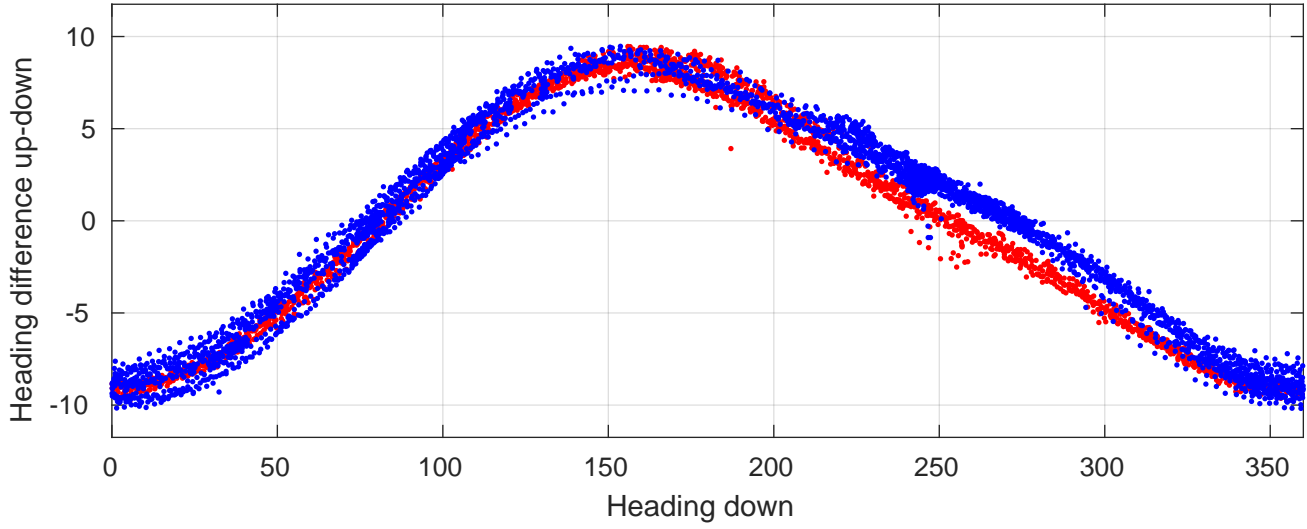

P06 station #185 (V2) Figure 6

Heading offset : 140.9897 (r/b: down-/upcast)

Pitch offset : -0.22269

Roll offset : -0.77396