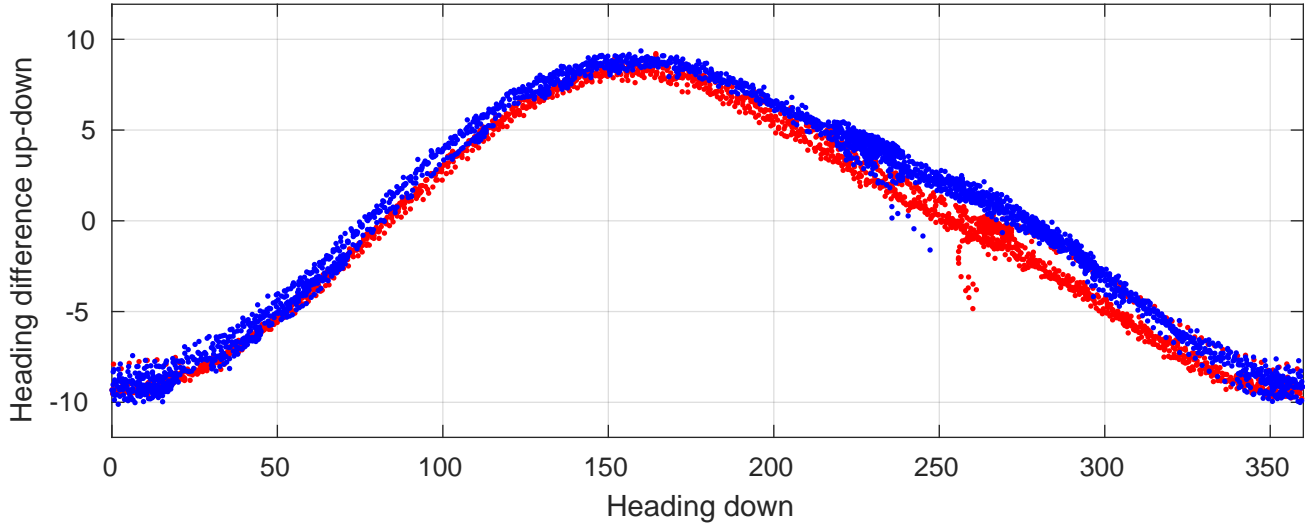

P06 station #187 (V2) Figure 6

Heading offset : 140.7716 (r/b: down-/upcast)

Pitch offset : -0.27739

Roll offset : -0.74688