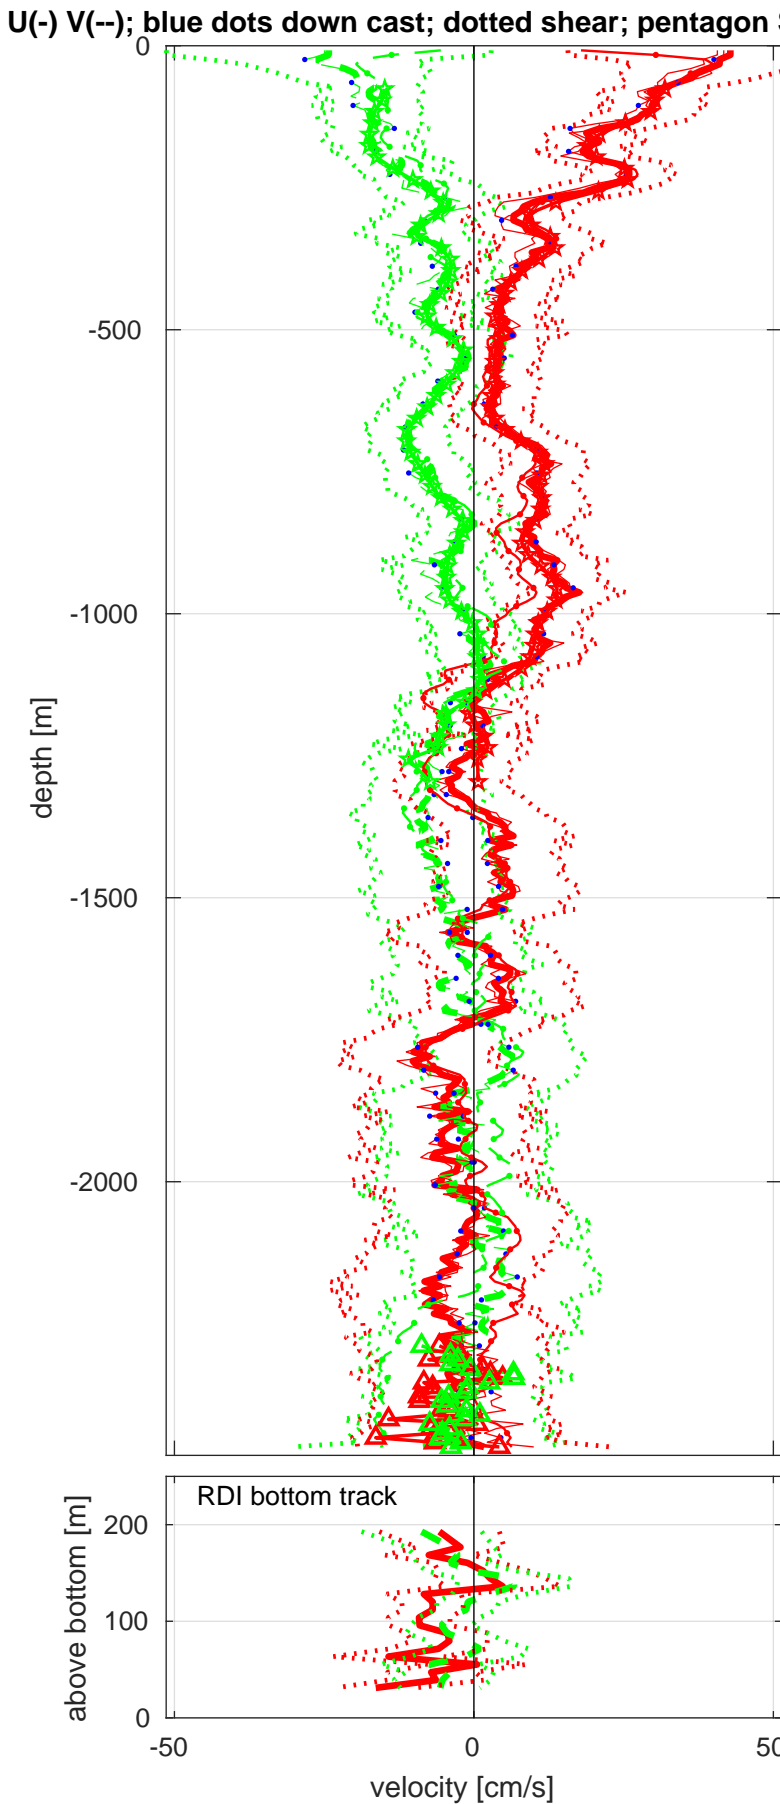

# Station : P06 station #189 (V2) Figure 1

Start: 32°S 30.0192' 111°W 42.3132'  
 11-Sep-2017 05:42:06  
 End: 32°S 30.0372' 111°W 42.2820'  
 11-Sep-2017 07:58:29  
 u-mean: 5 [cm/s] v-mean -5 [cm/s]  
 binsize do: 8 [m] binsize up: 8 [m]  
 mag. deviation 18.0  
 wdifff: 0.2 pglim: 0 elim 0.5  
 bar:1.0 bot:1.0 sad:1.0  
 weightmin 0.1 weightpower: 1.0  
 max depth: 2477 [m] bottom: 2482 [m]