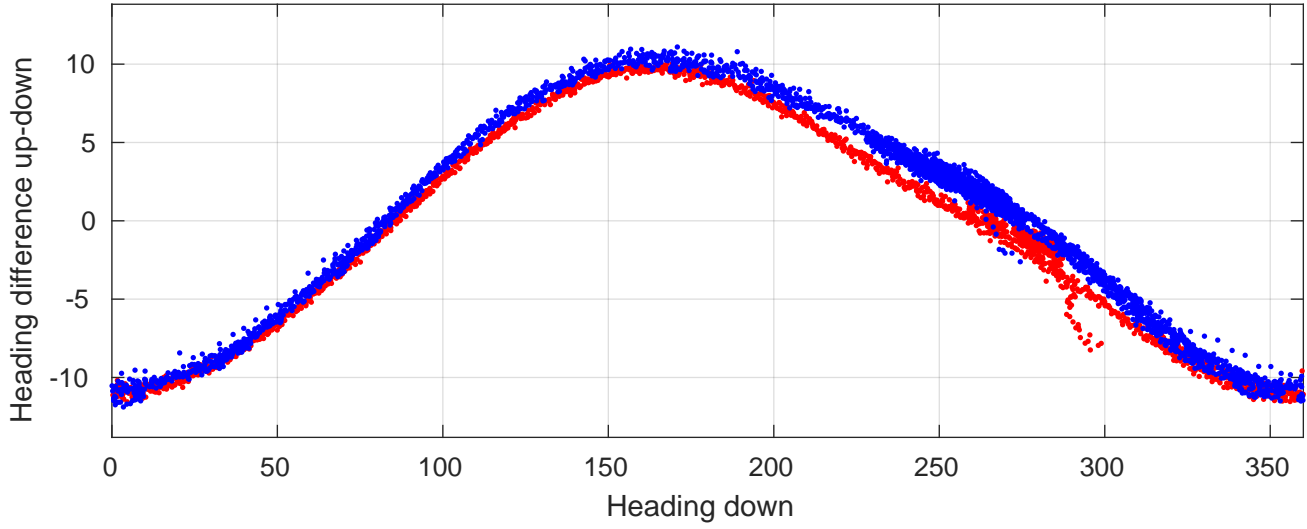

P06 station #189 (V2) Figure 6

Heading offset : 140.666 (r/b: down-/upcast)

Pitch offset : 0.19611

Roll offset : -0.65731