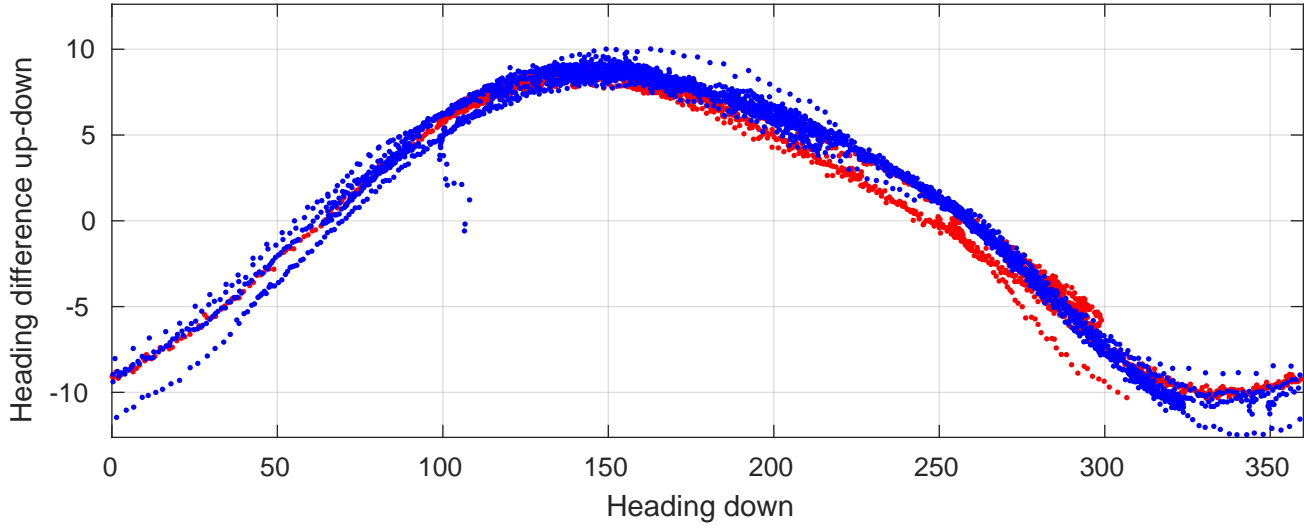

P06 station #192 (V2) Figure 6

Heading offset : 158.3993 (r/b: down-/upcast)

Pitch offset : -0.36474

Roll offset : -0.48483