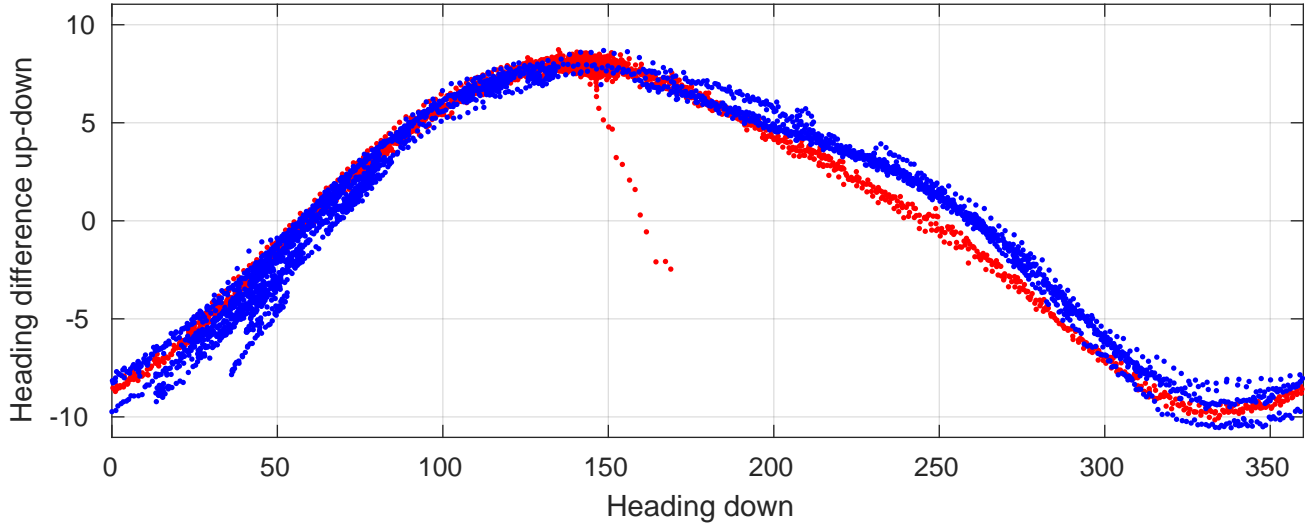

P06 station #194 (V2) Figure 6

Heading offset : 158.7162 (r/b: down-/upcast)

Pitch offset : -0.17639

Roll offset : -0.45897