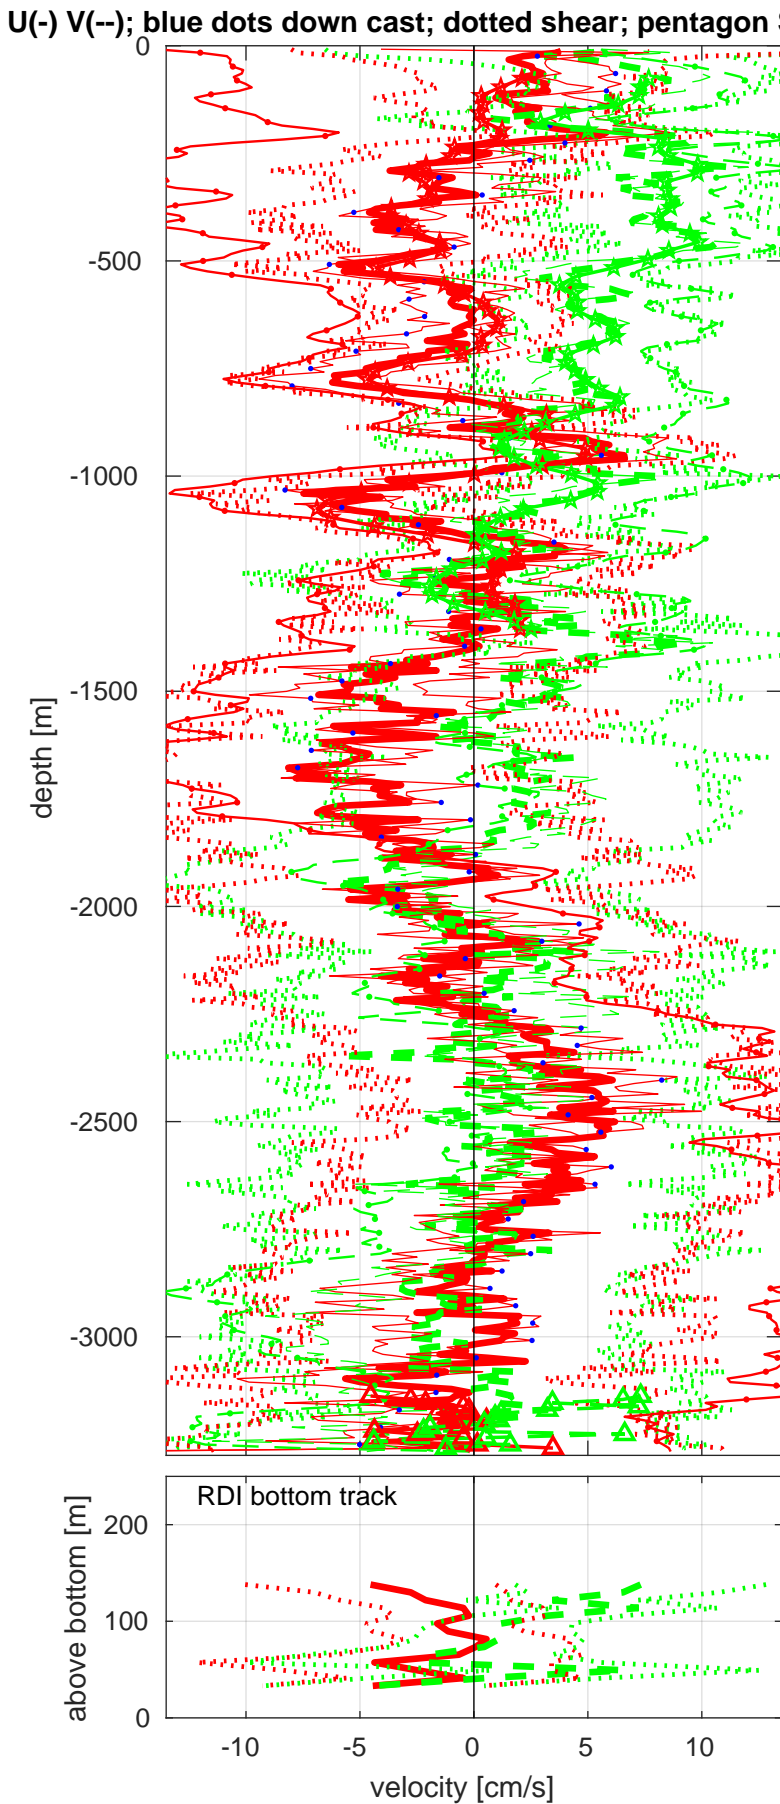

Station : P06 station #195 (V2) Figure 1

Start: 32°S 30.0168' 107°W 33.9240'
 12-Sep-2017 22:41:18
 End: 32°S 29.9868' 107°W 33.9552'
 13-Sep-2017 01:25:35
 u-mean: -1 [cm/s] v-mean 2 [cm/s]
 binsize do: 8 [m] binsize up: 8 [m]
 mag. deviation 17.9
 wdifff: 0.2 pglim: 0 elim 0.5
 bar:1.0 bot:1.0 sad:1.0
 weightmin 0.1 weightpower: 1.0
 max depth: 3268 [m] bottom: 3276 [m]