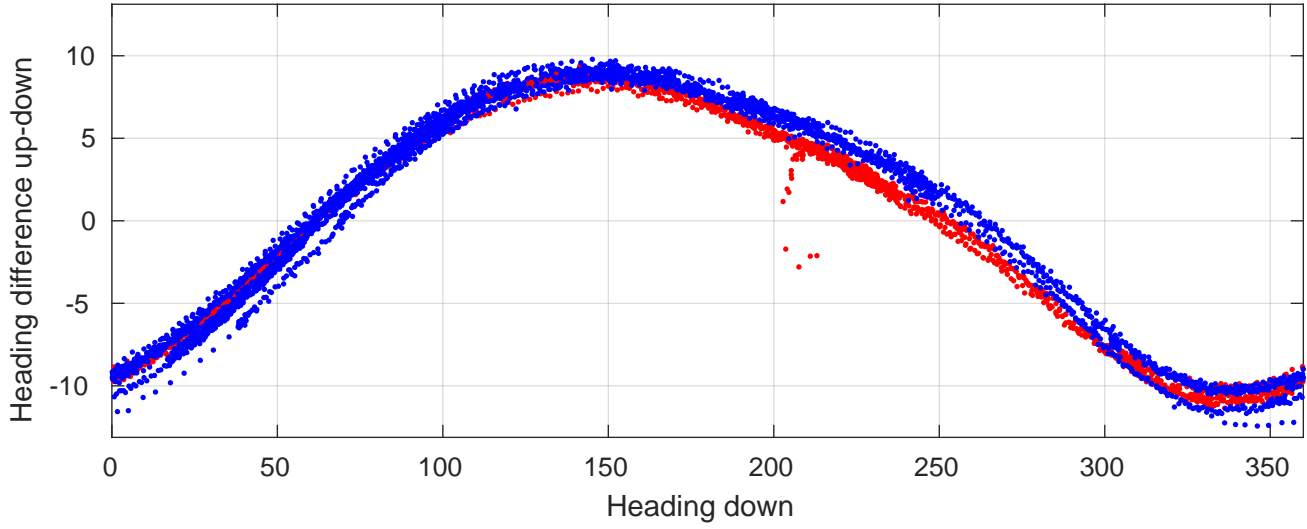

P06 station #195 (V2) Figure 6

Heading offset : 158.7761 (r/b: down-/upcast)

Pitch offset : -0.35684

Roll offset : -0.46034