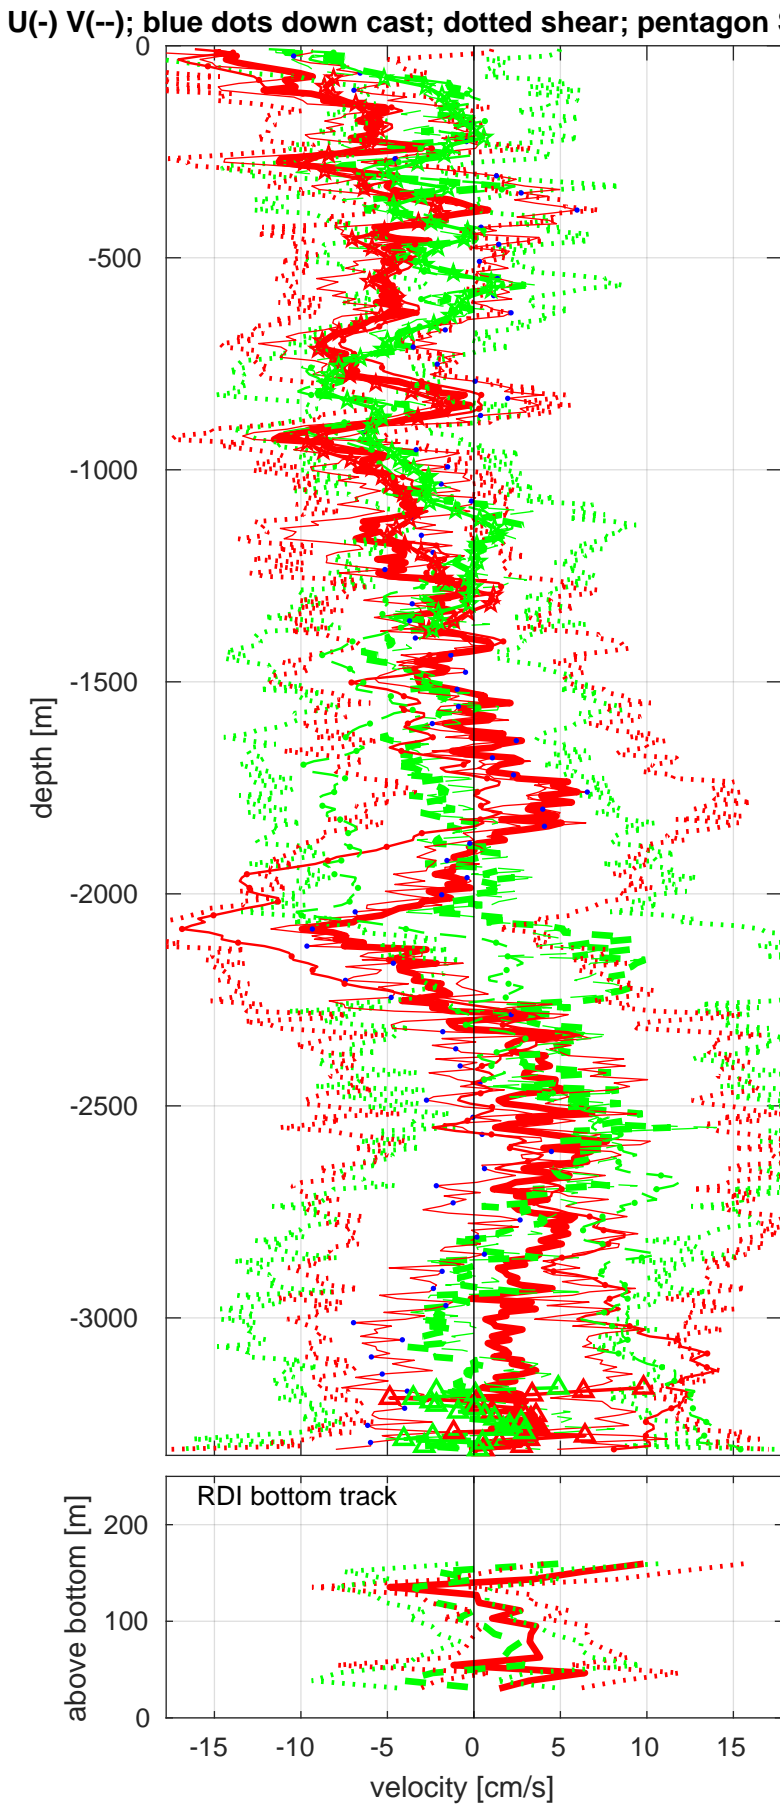

# Station : P06 station #197 (V2) Figure 1

Start: 32°S 30.0120' 106°W 11.1792'  
 13-Sep-2017 12:12:53  
 End: 32°S 30.0060' 106°W 11.1072'  
 13-Sep-2017 14:43:52  
 u-mean: -2 [cm/s] v-mean -1 [cm/s]  
 binsize do: 8 [m] binsize up: 8 [m]  
 mag. deviation 17.8  
 wdiff: 0.2 pglim: 0 elim 0.5  
 bar:1.0 bot:1.0 sad:1.0  
 weightmin 0.1 weightpower: 1.0  
 max depth: 3314 [m] bottom: 3324 [m]