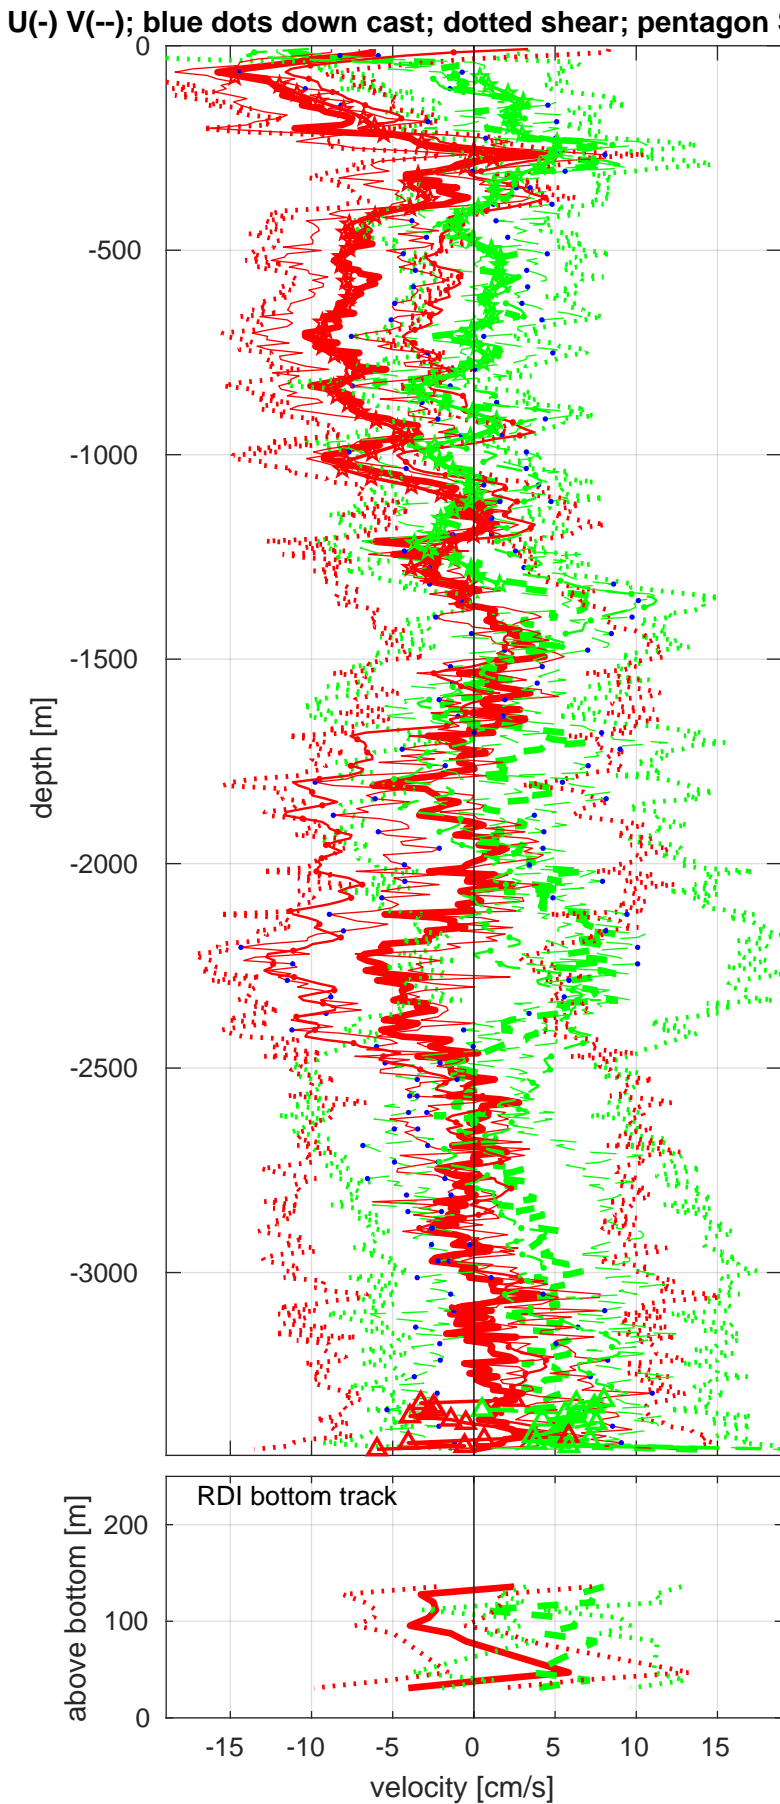

Station : P06 station #199 (V2) Figure 1

Start: 32°S 30.0108' 104°W 48.3360'
 14-Sep-2017 02:24:15
 End: 32°S 30.0096' 104°W 48.3624'
 14-Sep-2017 05:04:38
 u-mean: -3 [cm/s] v-mean 2 [cm/s]
 binsize do: 8 [m] binsize up: 8 [m]
 mag. deviation 17.7
 wdiff: 0.2 pglim: 0 elim 0.5
 bar:1.0 bot:1.0 sad:1.0
 weightmin 0.1 weightpower: 1.0
 max depth: 3438 [m] bottom: 3447 [m]