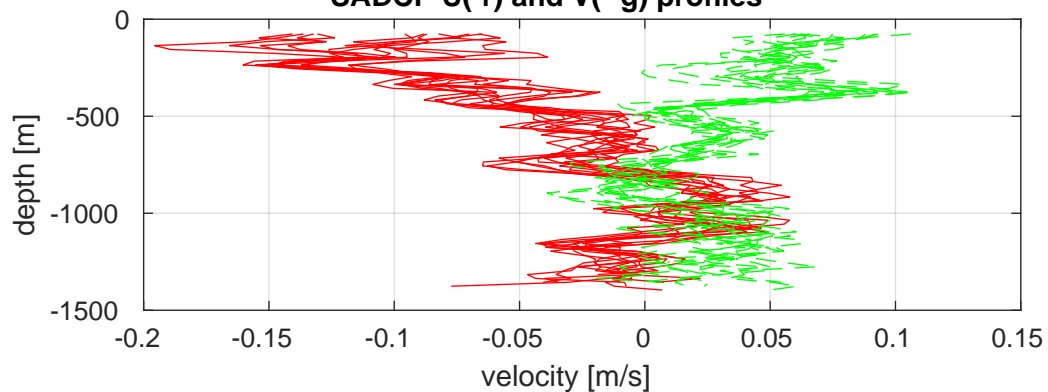

**P06 station #201 (V2)**  
SADCP U(-r) and V(-g) profiles

**ship nav (g.) start (bp) end (kp) SADCP (rp)**