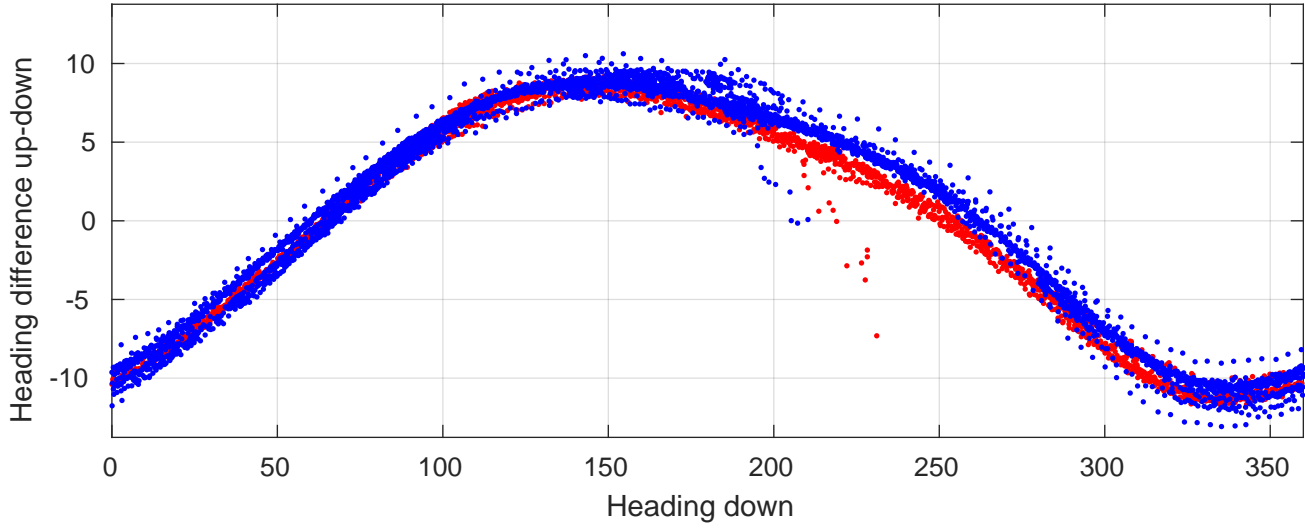

P06 station #202 (V2) Figure 6

Heading offset : 158.7698 (r/b: down-/upcast)

Pitch offset : -0.32994

Roll offset : -0.43633