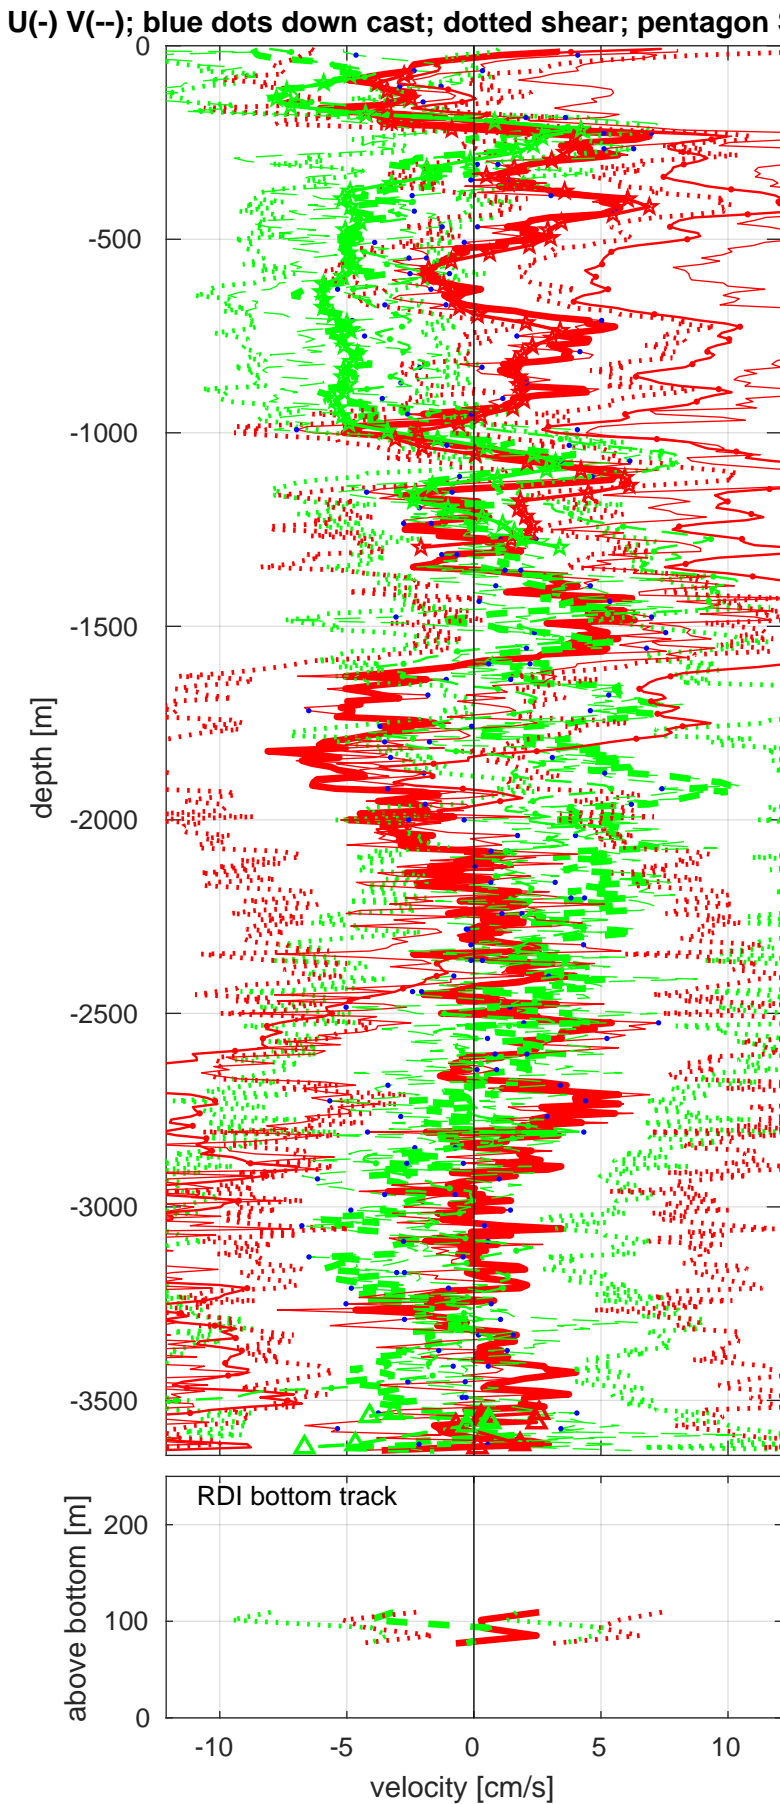

Station : P06 station #204 (V2) Figure 1

Start: 32°S 30.0064' 101°W 21.4028'
 15-Sep-2017 13:13:03
 End: 32°S 30.0228' 101°W 21.3324'
 15-Sep-2017 15:54:32
 u-mean: 0 [cm/s] v-mean -0 [cm/s]
 binsize do: 8 [m] binsize up: 8 [m]
 mag. deviation 17.4
 wdifff: 0.2 pglim: 0 elim 0.5
 bar:1.0 bot:1.0 sad:1.0
 weightmin 0.1 weightpower: 1.0
 max depth: 3632 [m] bottom: 3642 [m]