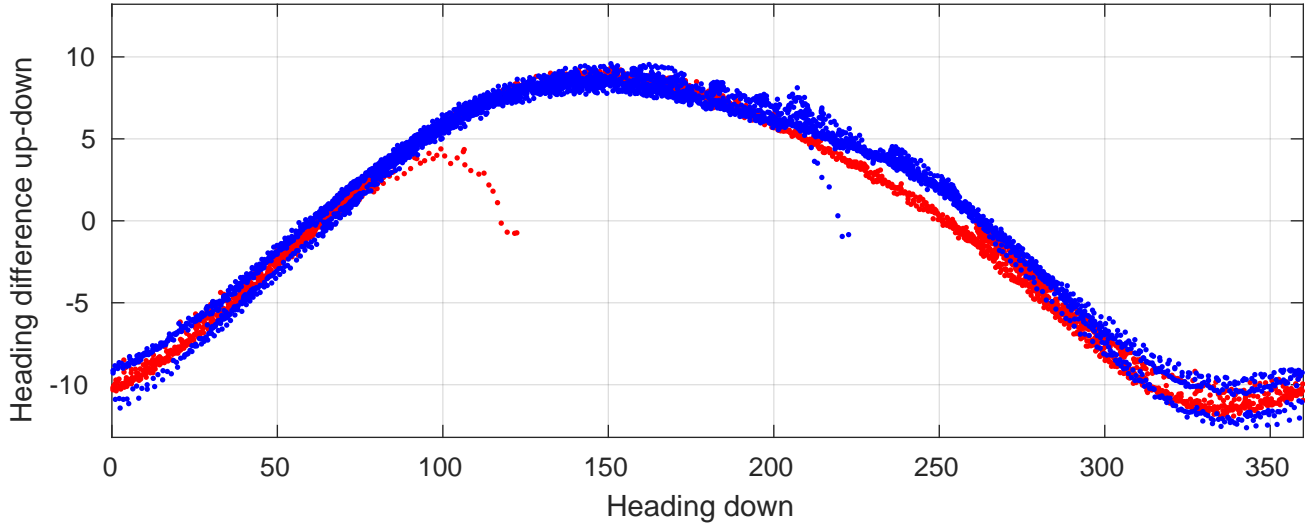

P06 station #204 (V2) Figure 6

Heading offset : 158.8465 (r/b: down-/upcast)

Pitch offset : -0.43921

Roll offset : -0.44079