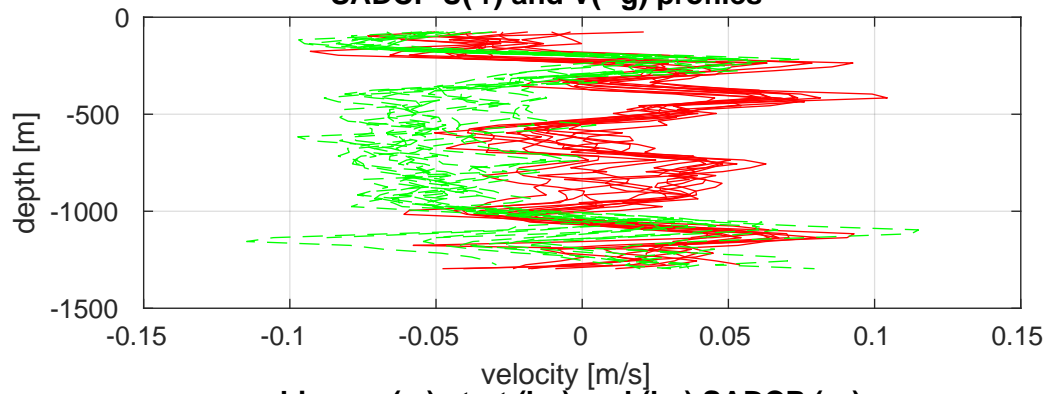

P06 station #204 (V2)
SADCP U(-r) and V(-g) profiles

ship nav (g.) start (bp) end (kp) SADCP (rp)