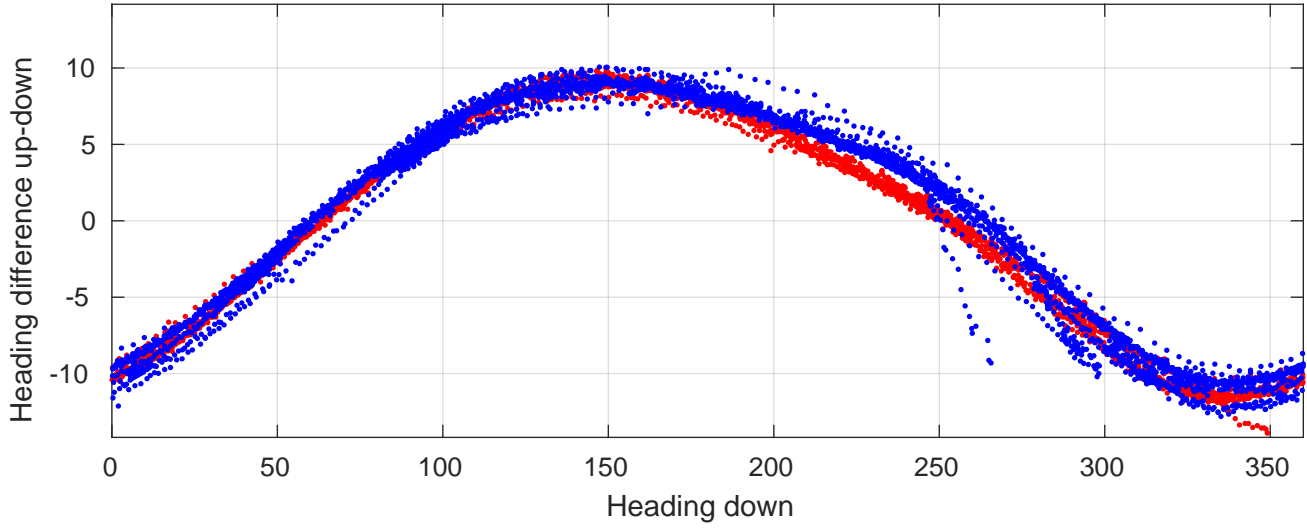

P06 station #205 (V2) Figure 6

Heading offset : 158.8689 (r/b: down-/upcast)

Pitch offset : -0.47005

Roll offset : -0.42185