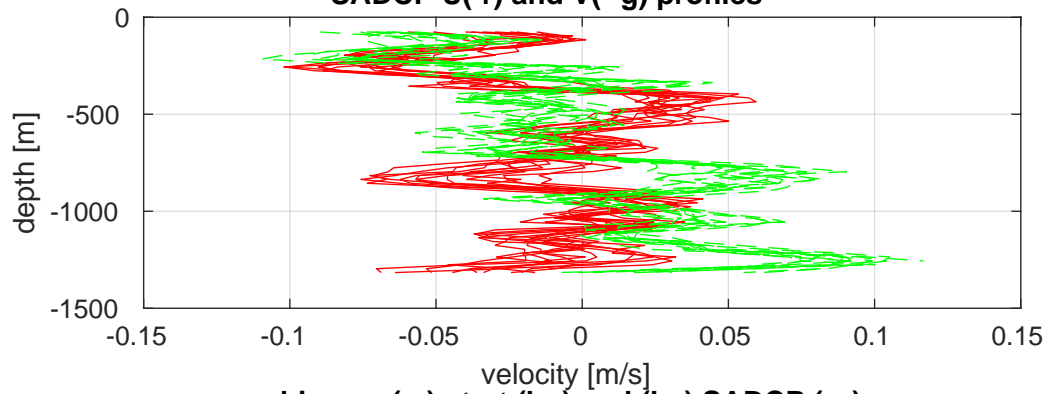

P06 station #205 (V2)
SADCP U(-r) and V(-g) profiles

ship nav (g.) start (bp) end (kp) SADCP (rp)