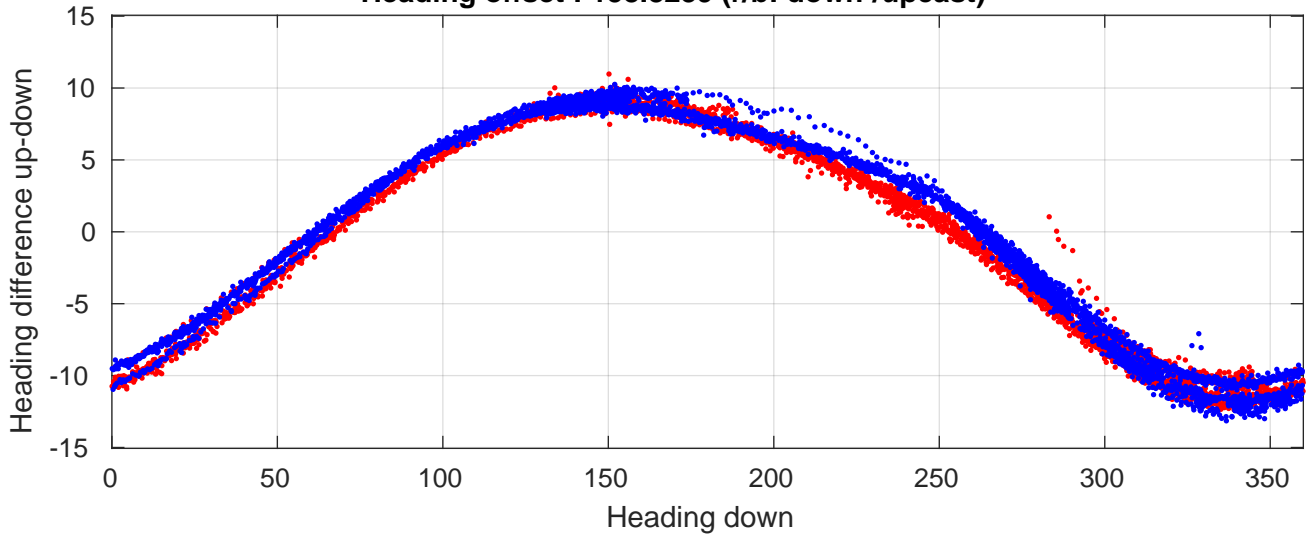

P06 station #210 (V2) Figure 6

Heading offset : 158.8239 (r/b: down-/upcast)

Pitch offset : -0.17734

Roll offset : -0.57941