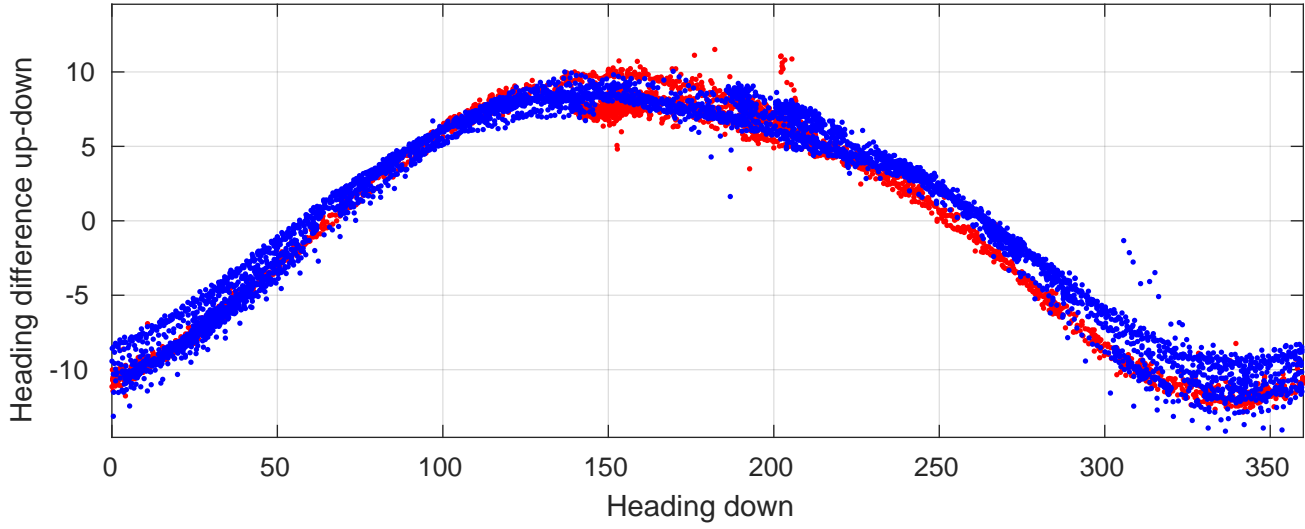

P06 station #212 (V2) Figure 6

Heading offset : 158.9402 (r/b: down-/upcast)

Pitch offset : -0.091158

Roll offset : -0.57905