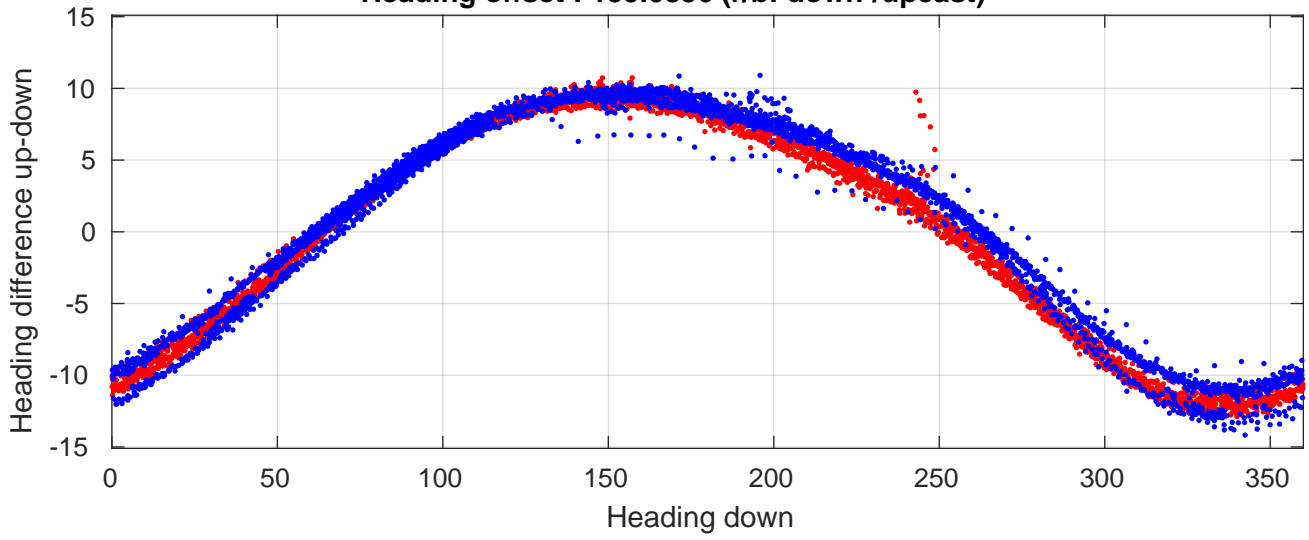

P06 station #216 (V2) Figure 6

Heading offset : 159.0856 (r/b: down-/upcast)

Pitch offset : -0.33599

Roll offset : -0.61757