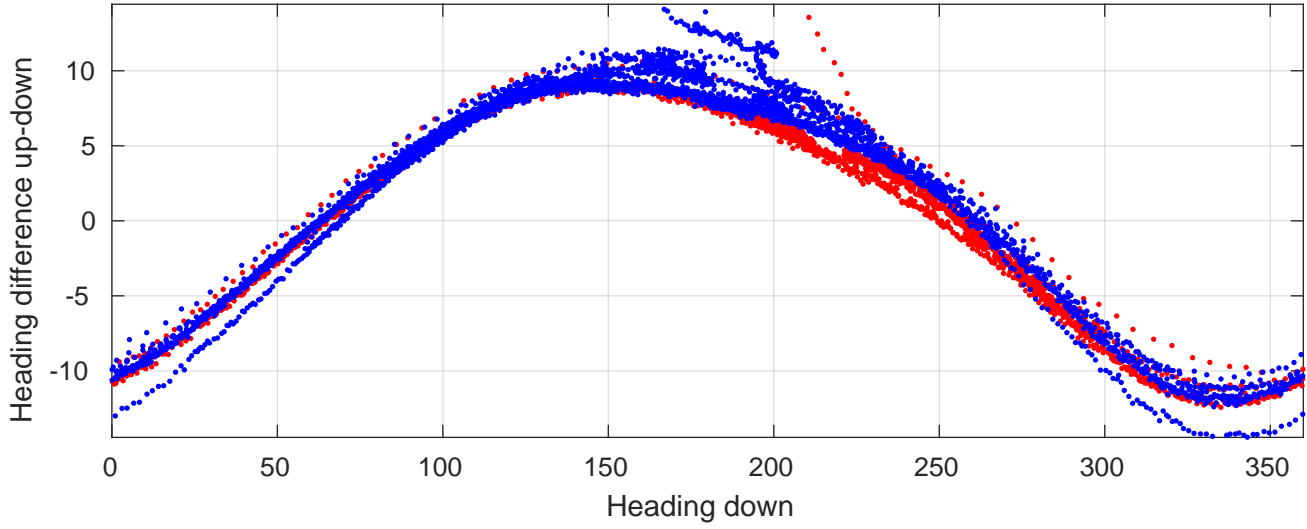

P06 station #228 (V2) Figure 6

Heading offset : 158.7777 (r/b: down-/upcast)

Pitch offset : -0.15891

Roll offset : -0.61926