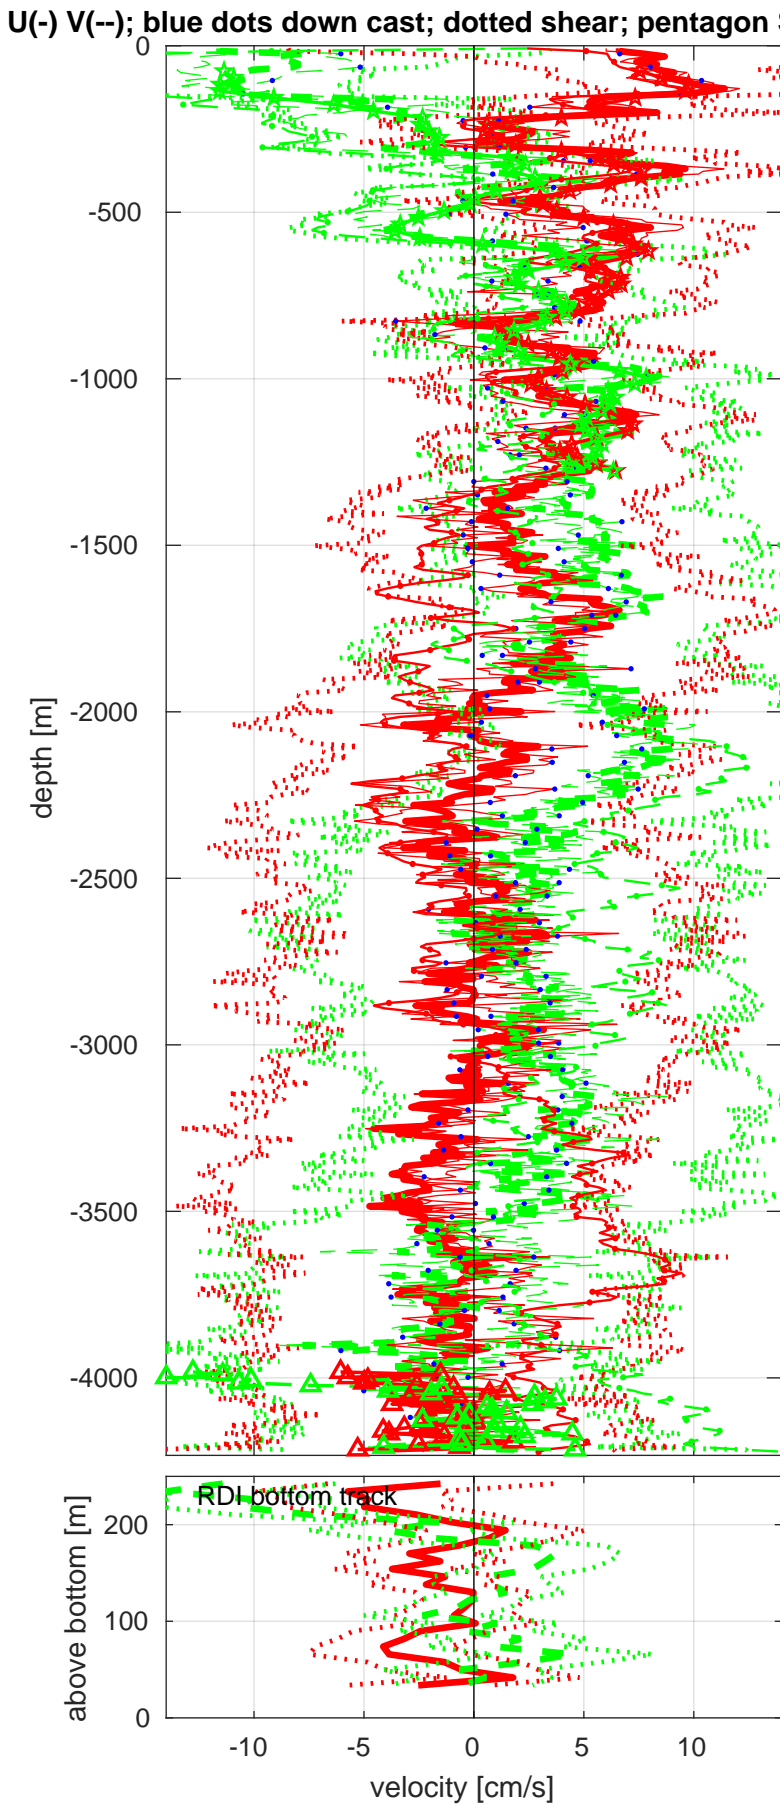

# Station : P06 station #231 (V2) Figure 1

Start: 32°S 30.0204' 77°W 31.5156'  
 24-Sep-2017 17:32:15  
 End: 32°S 30.0120' 77°W 31.5180'  
 24-Sep-2017 20:42:50  
 u-mean: 2 [cm/s] v-mean 2 [cm/s]  
 binsize do: 8 [m] binsize up: 8 [m]  
 mag. deviation 7.2  
 wdifff: 0.2 pglim: 0 elim 0.5  
 bar:1.0 bot:1.0 sad:1.0  
 weightmin 0.1 weightpower: 1.0  
 max depth: 4227 [m] bottom: 4233 [m]