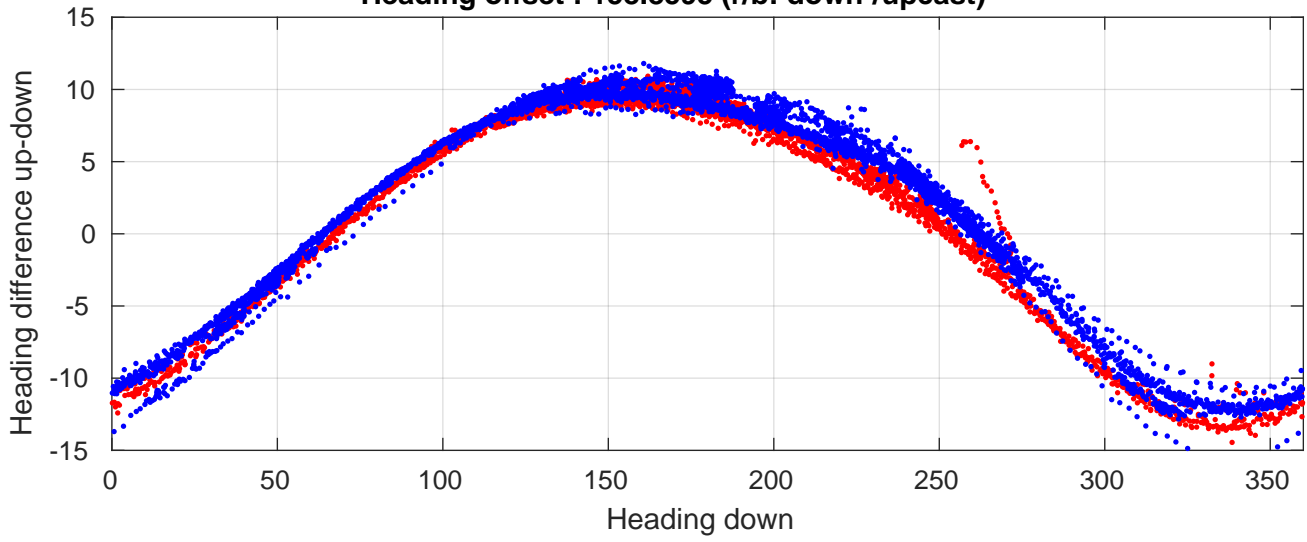

# P06 station #231 (V2) Figure 6

Heading offset : 158.8595 (r/b: down-/upcast)

Pitch offset : -0.20553

Roll offset : -0.61372