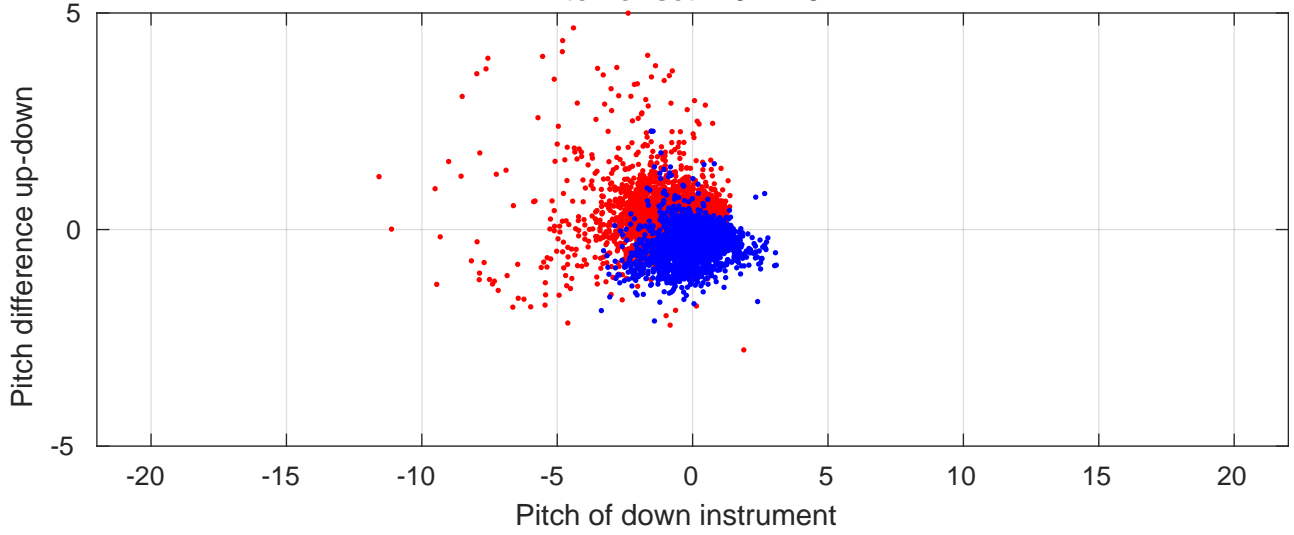

P06 station #233 (V2) Figure 6

Heading offset : 158.7989 (r/b: down-/upcast)

Pitch offset : -0.1275

Roll offset : -0.65028