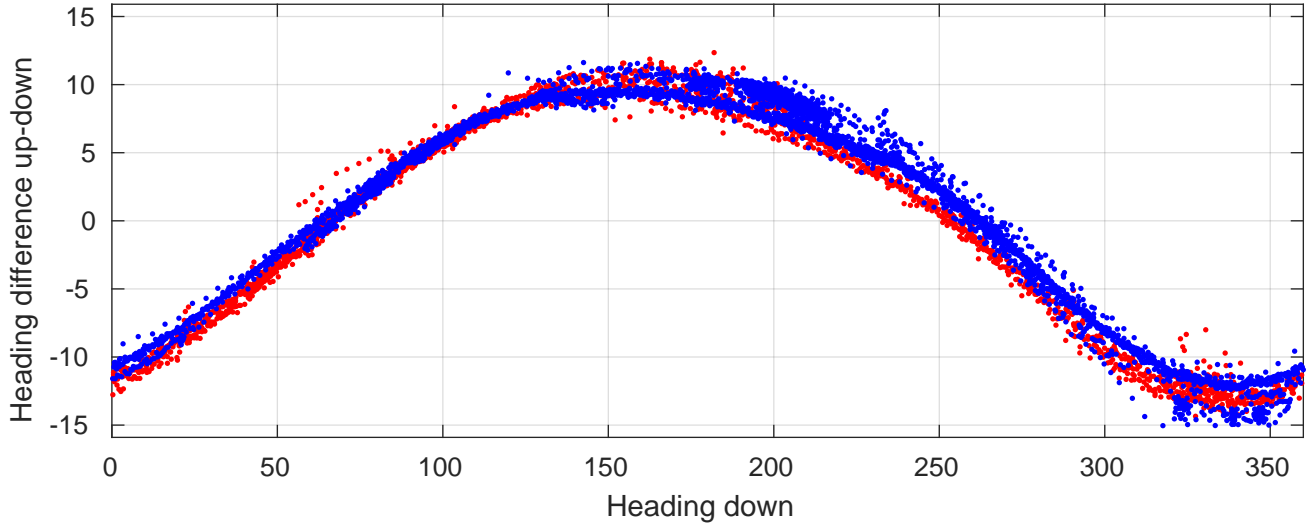

P06 station #233 (V2) Figure 6

Heading offset : 158.7989 (r/b: down-/upcast)

Pitch offset : -0.1275

Roll offset : -0.65028