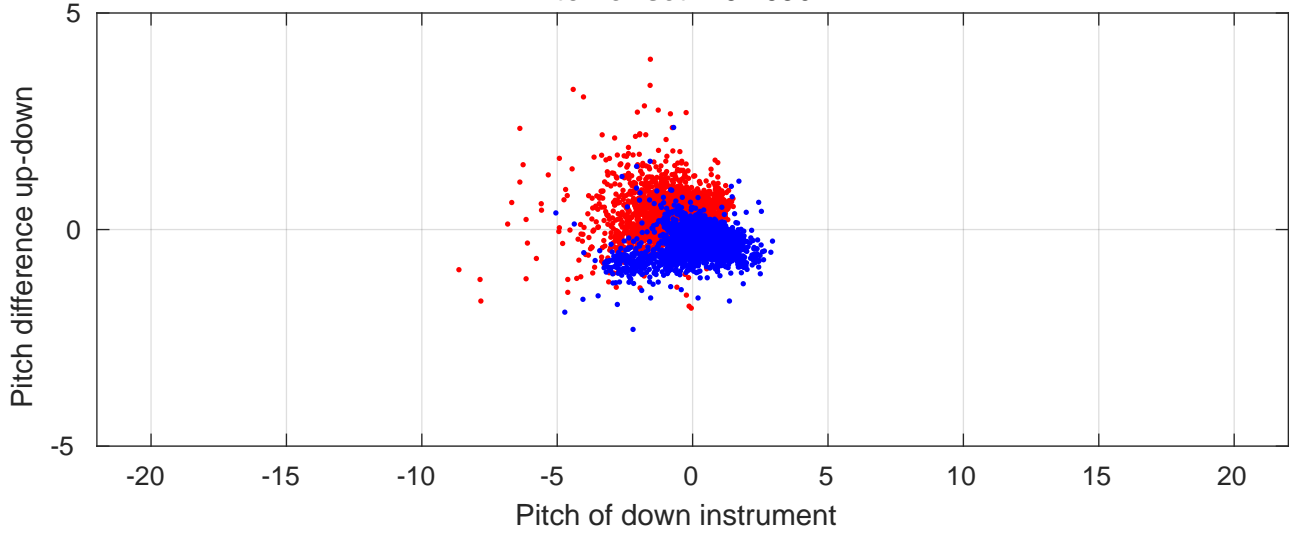

P06 station #234 (V2) Figure 6

Heading offset : 159.0485 (r/b: down-/upcast)

Pitch offset : -0.10962

Roll offset : -0.66456