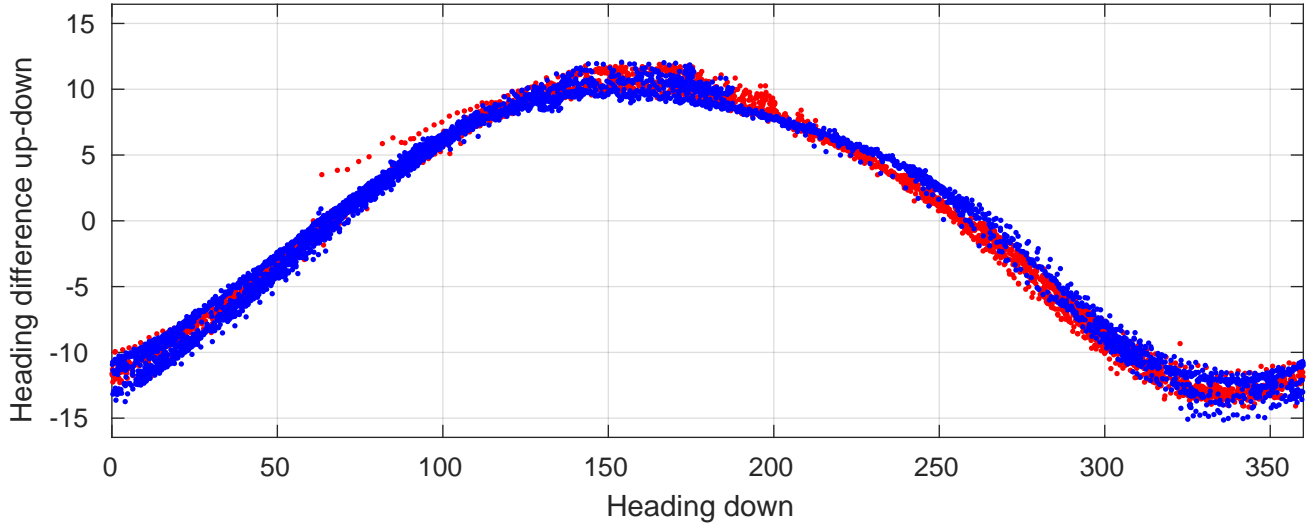

P06 station #234 (V2) Figure 6

Heading offset : 159.0485 (r/b: down-/upcast)

Pitch offset : -0.10962

Roll offset : -0.66456