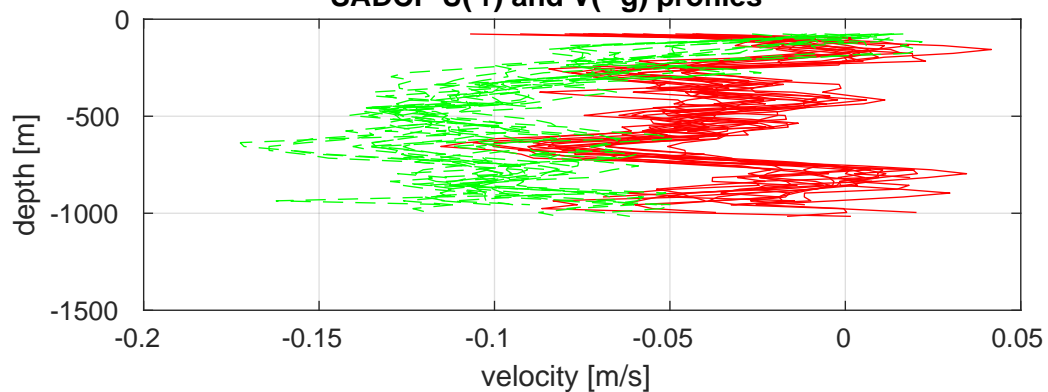

P06 station #235 (V2)
SADCP U(-r) and V(-g) profiles

ship nav (g.) start (bp) end (kp) SADCP (rp)