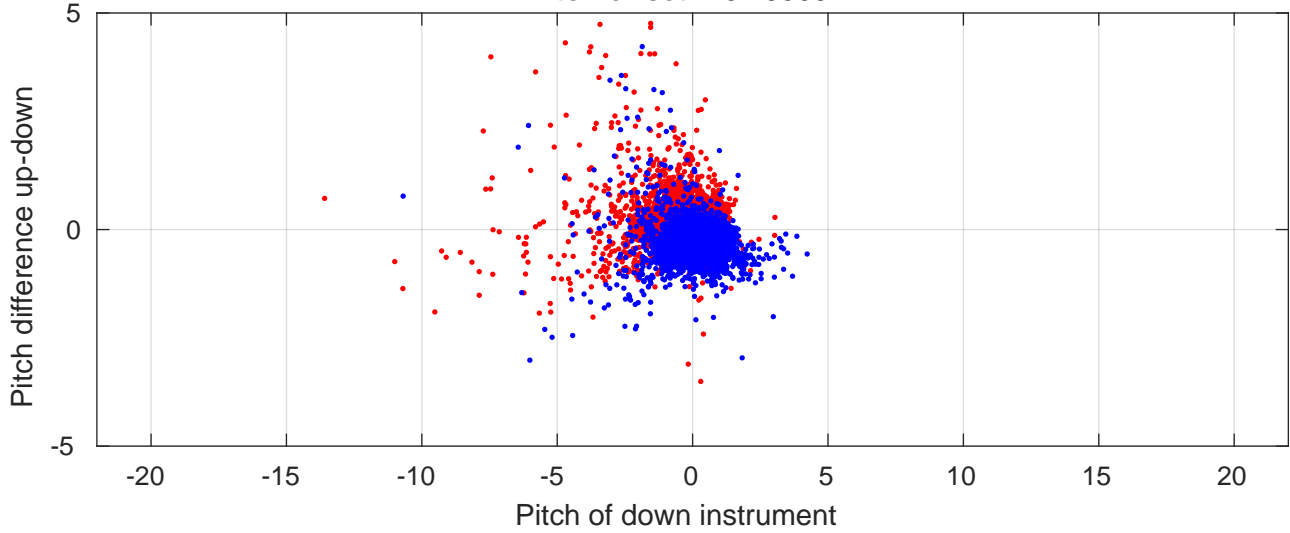

P06 station #236 (V2) Figure 6

Heading offset : 159.0218 (r/b: down-/upcast)

Pitch offset : -0.13503

Roll offset : -0.70368