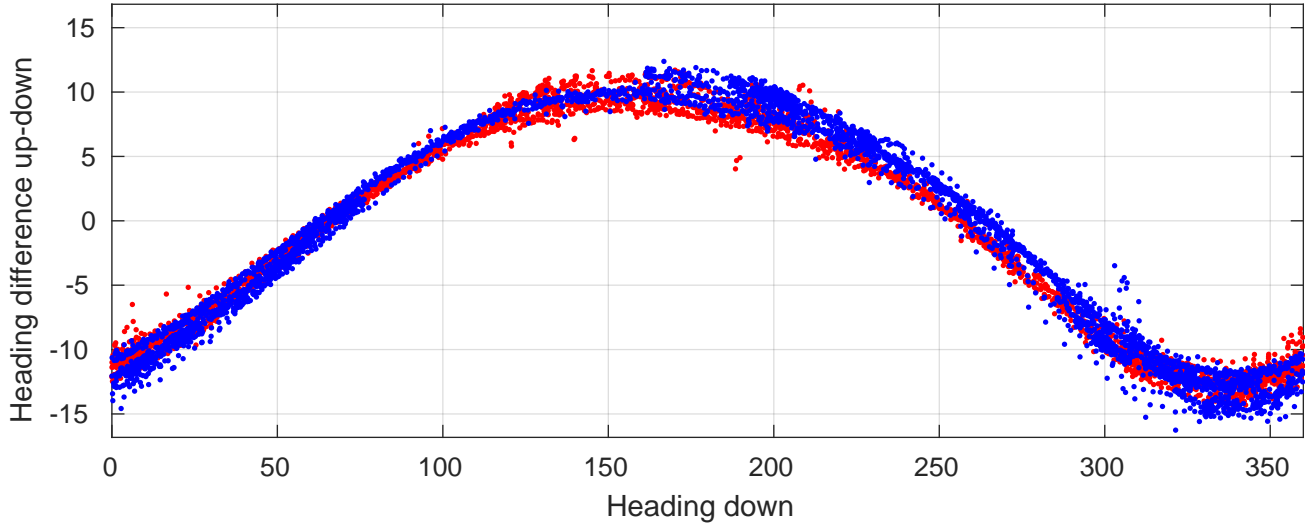

P06 station #236 (V2) Figure 6

Heading offset : 159.0218 (r/b: down-/upcast)

Pitch offset : -0.13503

Roll offset : -0.70368