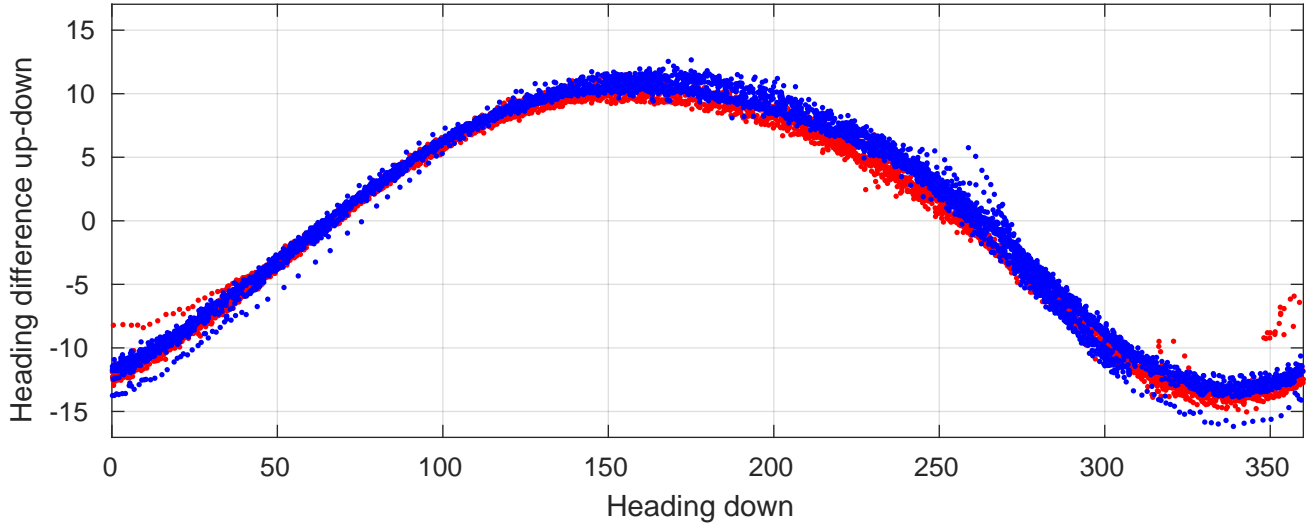

# P06 station #239 (V2) Figure 6

Heading offset : 158.8325 (r/b: down-/upcast)

Pitch offset : -0.2552

Roll offset : -0.70082