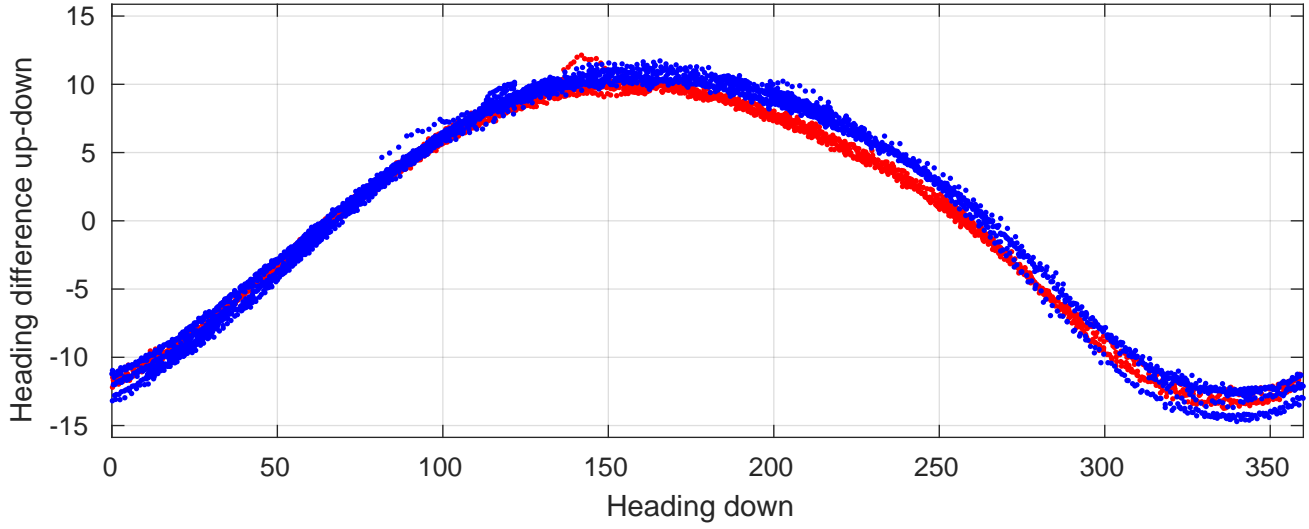

P06 station #243 (V2) Figure 6

Heading offset : 159.0856 (r/b: down-/upcast)

Pitch offset : -0.37667

Roll offset : -0.67285