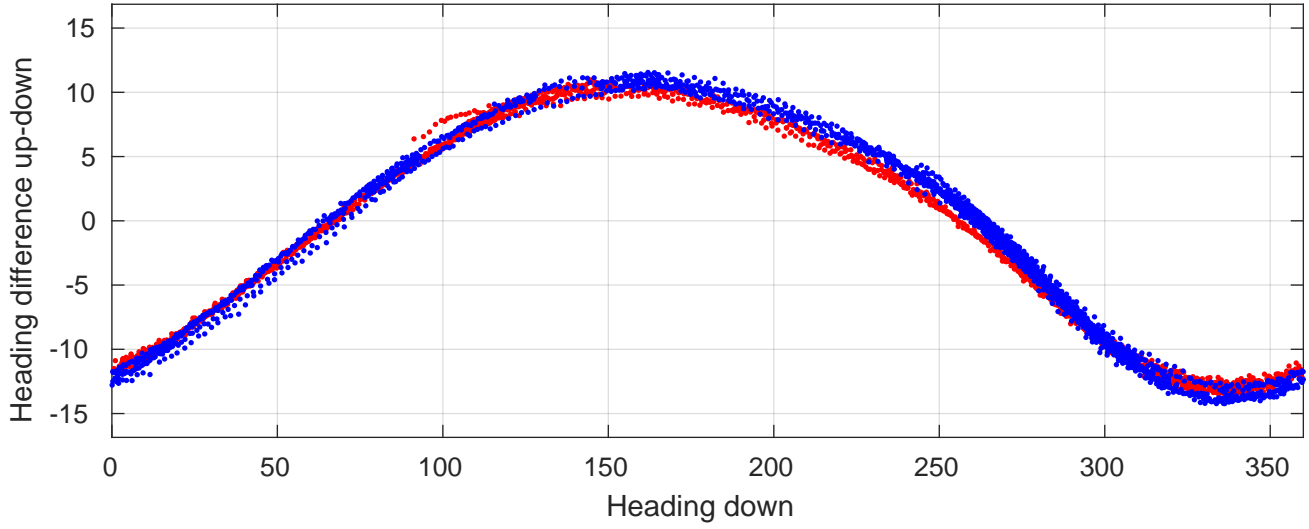

P06 station #247 (V2) Figure 6

Heading offset : 158.9557 (r/b: down-/upcast)

Pitch offset : -0.39436

Roll offset : -0.66046