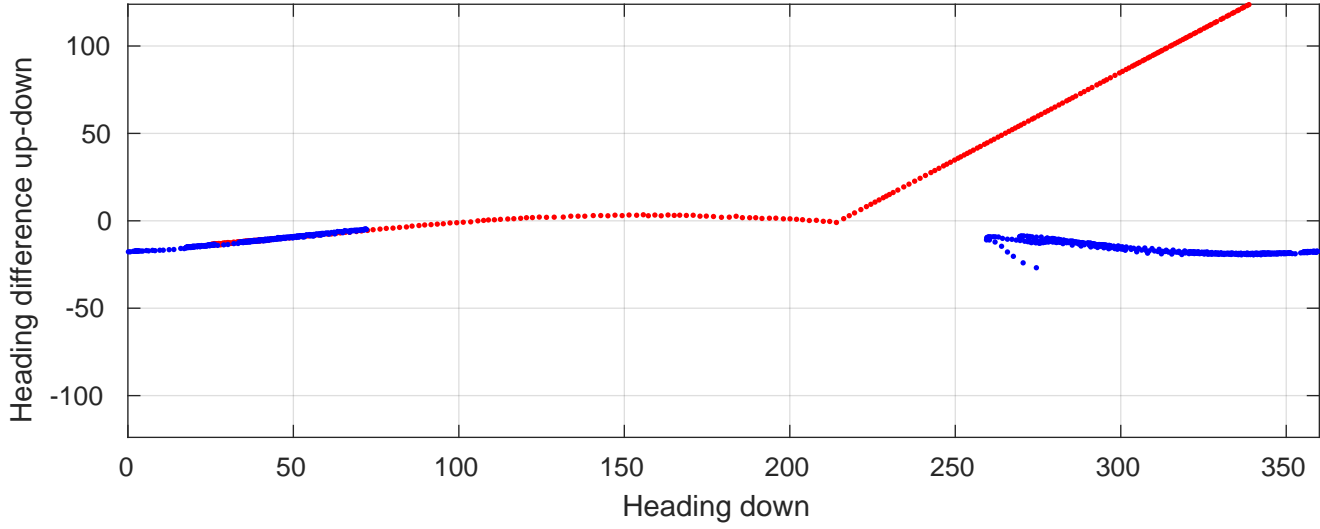

P06 station #249 (V2) Figure 6

Heading offset : 152.7409 (r/b: down-/upcast)

Pitch offset : -0.33599

Roll offset : -0.67361