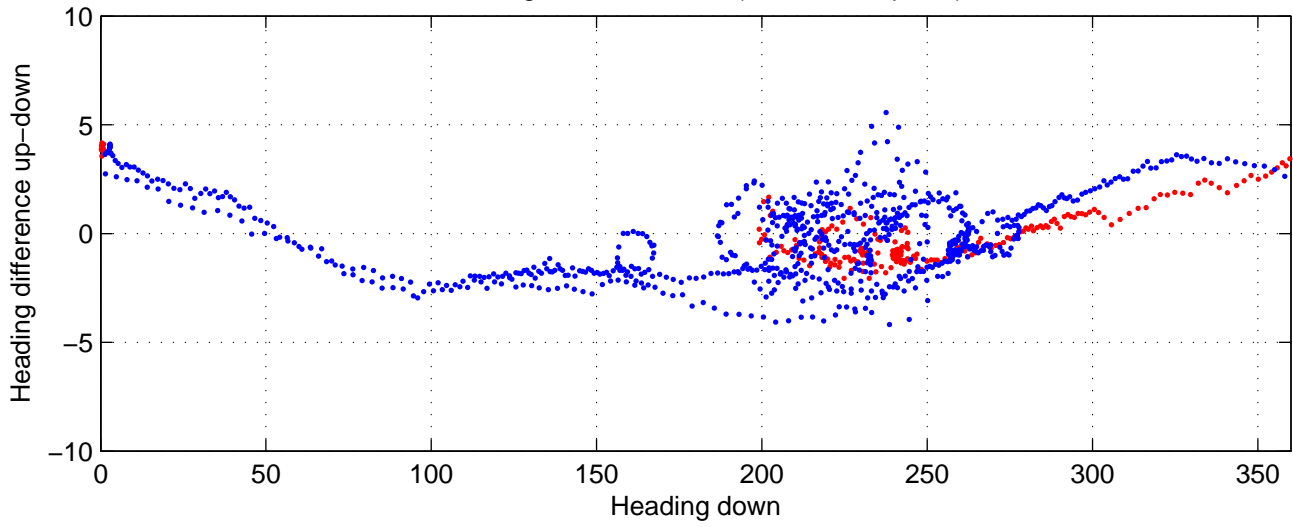

rh10022 (LADCP #009; V5) Figure 6

Heading offset : 89.0894 (r/b: down-/upcast)

Pitch offset : -0.010436

Roll offset : -0.40899