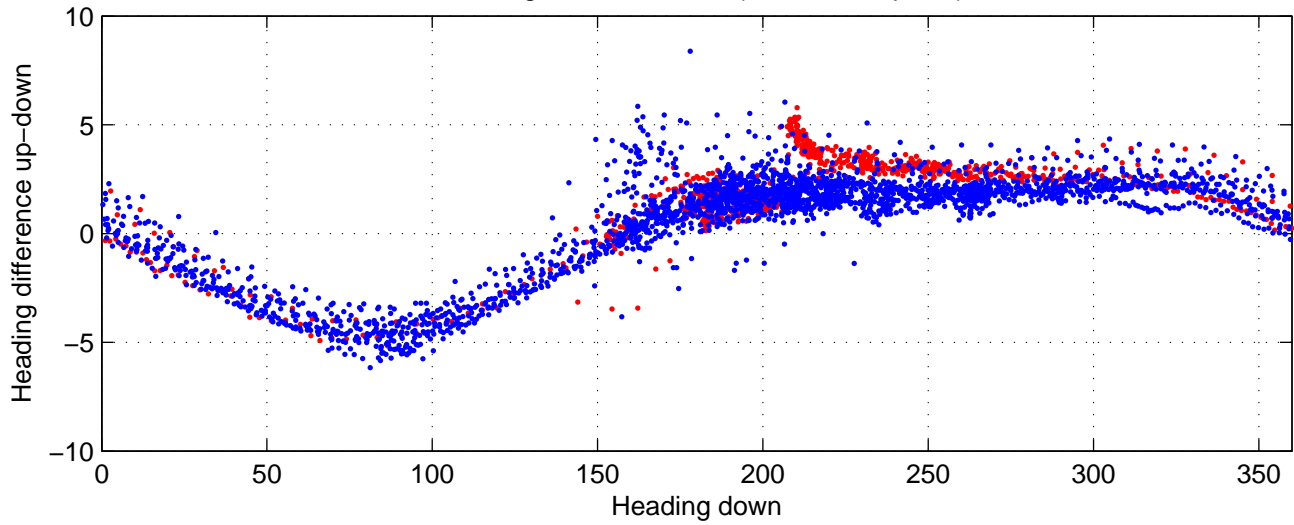

rh10031 (LADCP #010; V5) Figure 6

Heading offset : 86.4328 (r/b: down-/upcast)

Pitch offset : -0.46735

Roll offset : -0.70388