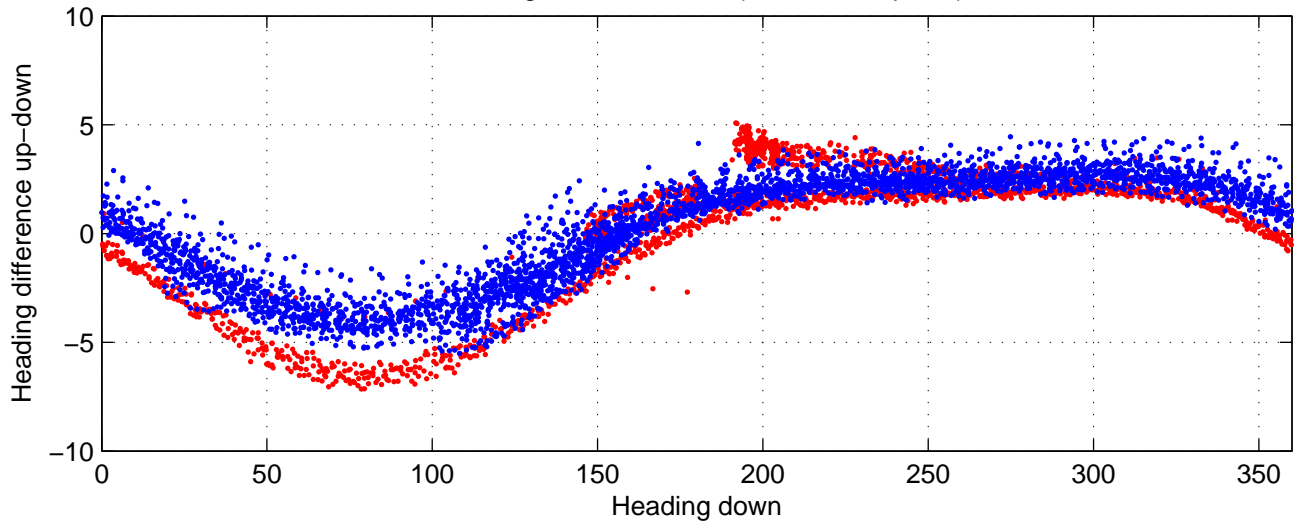

# rh10041 (LADCP #011; V5) Figure 6

Heading offset : 86.6143 (r/b: down-/upcast)

Pitch offset : -0.59826

Roll offset : -0.84725